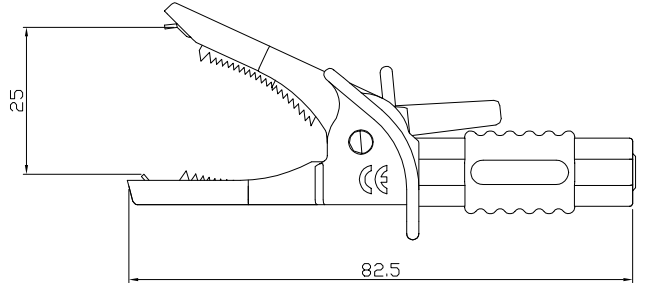

# TEST CONNECTORS

**1873807** - P18S 2mm Shrouded Plug Blk/Red

Rated 30V AC, 60V DC, 10A maximum.

**1873802** - S16N-PC 4mm Shrouded socket. Gold Plated Blk/Red

Rated 1KV CAT III - 24A.

**1873804** - Terminal TP6S Gold Plated Blk/Red

**1873803** - Spring Terminal M4S SPT2 Blk/Red

Rated 48V, 15A max.

## TEST CONNECTORS

**1873805** - Croc Clip CRC-01 Blk/Red

Rated 600V CAT III (1000V CAT II)  
EN61010 compliant  
Current rating 10A.

**1873806** - 1KV Croc clip Blk/Red

EN61010 1KV CAT III compliant. Current rating 20A.

**187-3801** - 50m Earth Bond Continuity Reel to 4mm Plug

Supplied with 1x croc clip. Rated 10A 1000V CAT II, 600V CAT III.