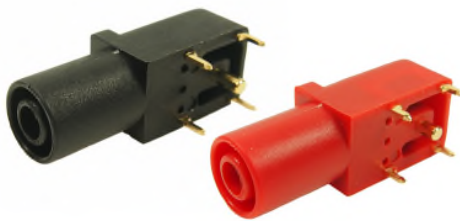

# TEST CONNECTORS

**1873807** - P18S 2mm Shrouded Plug Blk/Red

Rated 30V AC, 60V DC, 10A maximum.

**1873802** - S16N-PC 4mm Shrouded socket. Gold Plated Blk/Red

Rated 1KV CAT III - 24A.

**1873804** - Terminal TP6S Gold Plated Blk/Red

**1873803** - Spring Terminal M4S SPT2 Blk/Red

Rated 48V, 15A max.

## TEST CONNECTORS

**1873805** - Croc Clip CRC-01 Blk/Red

Rated 600V CAT III (1000V CAT II)  
EN61010 compliant  
Current rating 10A.

**1873806** - 1KV Croc clip Blk/Red

EN61010 1KV CAT III compliant. Current rating 20A.

**187-3801** - 50m Earth Bond Continuity Reel to 4mm Plug

Supplied with 1x croc clip. Rated 10A 1000V CAT II, 600V CAT III.