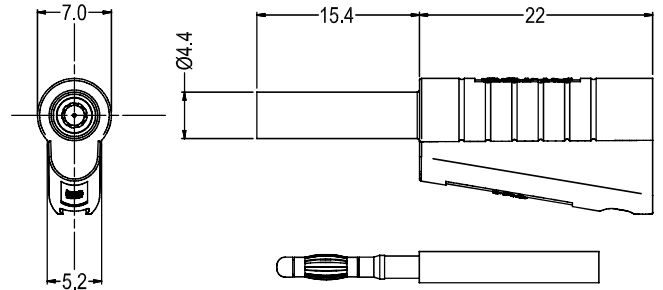

# TEST CONNECTORS

**1873807** - P18S 2mm Shrouded Plug Blk/Red

Rated 30V AC, 60V DC, 10A maximum.

**1873802** - S16N-PC 4mm Shrouded socket. Gold Plated Blk/Red

Rated 1KV CAT III - 24A.

**1873804** - Terminal TP6S Gold Plated Blk/Red

**1873803** - Spring Terminal M4S SPT2 Blk/Red

Rated 48V, 15A max.

## TEST CONNECTORS

**1873805** - Croc Clip CRC-01 Blk/Red

Rated 600V CAT III (1000V CAT II)  
EN61010 compliant  
Current rating 10A.

**1873806** - 1KV Croc clip Blk/Red

EN61010 1KV CAT III compliant. Current rating 20A.

**187-3801** - 50m Earth Bond Continuity Reel to 4mm Plug

Supplied with 1x croc clip. Rated 10A 1000V CAT II, 600V CAT III.