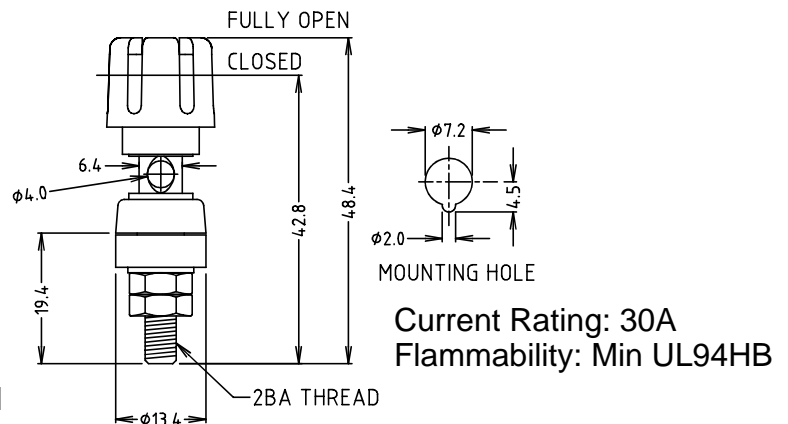

# TEST CONNECTORS

**1873807** - P18S 2mm Shrouded Plug Blk/Red

Rated 30V AC, 60V DC, 10A maximum.

**1873802** - S16N-PC 4mm Shrouded socket. Gold Plated Blk/Red

Rated 1KV CAT III - 24A.

**1873804** - Terminal TP6S Gold Plated Blk/Red

**1873803** - Spring Terminal M4S SPT2 Blk/Red

Rated 48V, 15A max.

## TEST CONNECTORS

**1873805** - Croc Clip CRC-01 Blk/Red

Rated 600V CAT III (1000V CAT II)  
EN61010 compliant  
Current rating 10A.

**1873806** - 1KV Croc clip Blk/Red

EN61010 1KV CAT III compliant. Current rating 20A.

**187-3801** - 50m Earth Bond Continuity Reel to 4mm Plug

Supplied with 1x croc clip. Rated 10A 1000V CAT II, 600V CAT III.