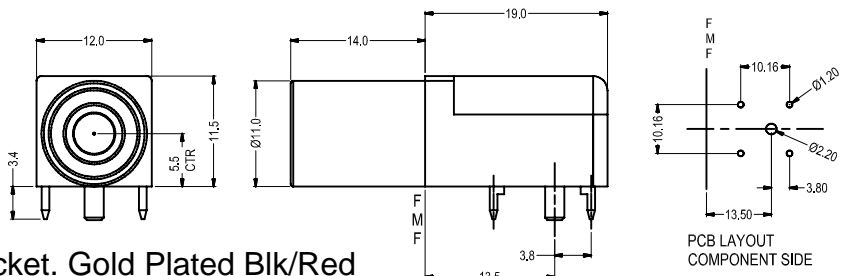

# TEST CONNECTORS

**1873807** - P18S 2mm Shrouded Plug Blk/Red

Rated 30V AC, 60V DC, 10A maximum.

**1873802** - S16N-PC 4mm Shrouded socket. Gold Plated Blk/Red

Rated 1KV CAT III - 24A.

**1873804** - Terminal TP6S Gold Plated Blk/Red

**1873803** - Spring Terminal M4S SPT2 Blk/Red

Rated 48V, 15A max.

## TEST CONNECTORS

**1873805** - Croc Clip CRC-01 Blk/Red

Rated 600V CAT III (1000V CAT II)  
EN61010 compliant  
Current rating 10A.

**1873806** - 1KV Croc clip Blk/Red

EN61010 1KV CAT III compliant. Current rating 20A.

**187-3801** - 50m Earth Bond Continuity Reel to 4mm Plug

Supplied with 1x croc clip. Rated 10A 1000V CAT II, 600V CAT III.