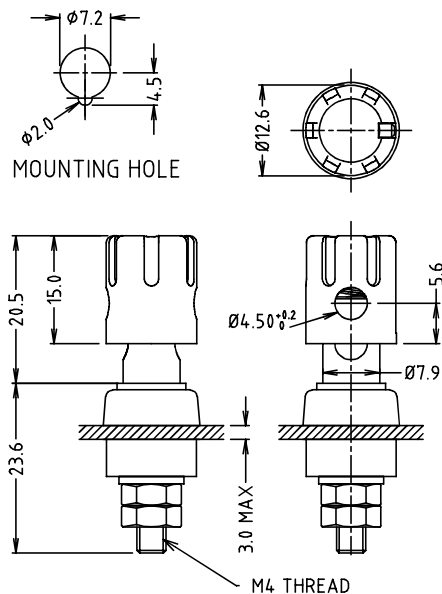

# TEST CONNECTORS

**1873807** - P18S 2mm Shrouded Plug Blk/Red

Rated 30V AC, 60V DC, 10A maximum.

**1873802** - S16N-PC 4mm Shrouded socket. Gold Plated Blk/Red

Rated 1KV CAT III - 24A.

**1873804** - Terminal TP6S Gold Plated Blk/Red

**1873803** - Spring Terminal M4S SPT2 Blk/Red

Rated 48V, 15A max.

## TEST CONNECTORS

**1873805** - Croc Clip CRC-01 Blk/Red

Rated 600V CAT III (1000V CAT II)  
EN61010 compliant  
Current rating 10A.

**1873806** - 1KV Croc clip Blk/Red

EN61010 1KV CAT III compliant. Current rating 20A.

**187-3801** - 50m Earth Bond Continuity Reel to 4mm Plug

Supplied with 1x croc clip. Rated 10A 1000V CAT II, 600V CAT III.