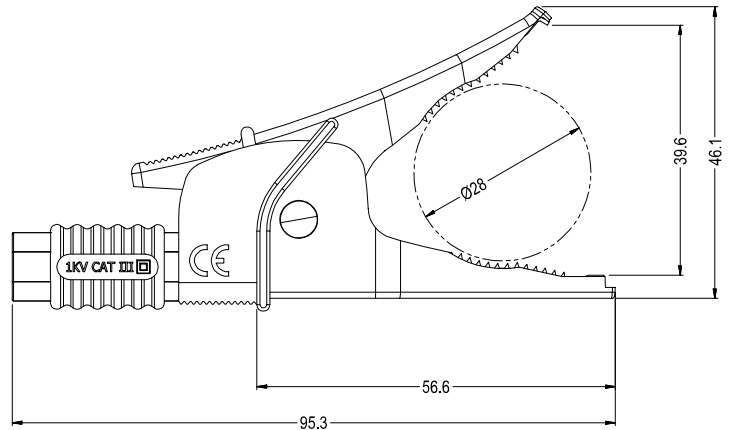

# TEST CONNECTORS

**1873807** - P18S 2mm Shrouded Plug Blk/Red

Rated 30V AC, 60V DC, 10A maximum.

**1873802** - S16N-PC 4mm Shrouded socket. Gold Plated Blk/Red

Rated 1KV CAT III - 24A.

**1873804** - Terminal TP6S Gold Plated Blk/Red

**1873803** - Spring Terminal M4S SPT2 Blk/Red

Rated 48V, 15A max.

## TEST CONNECTORS

**1873805** - Croc Clip CRC-01 Blk/Red

Rated 600V CAT III (1000V CAT II)  
EN61010 compliant  
Current rating 10A.

**1873806** - 1KV Croc clip Blk/Red

EN61010 1KV CAT III compliant. Current rating 20A.

**187-3801** - 50m Earth Bond Continuity Reel to 4mm Plug

Supplied with 1x croc clip. Rated 10A 1000V CAT II, 600V CAT III.