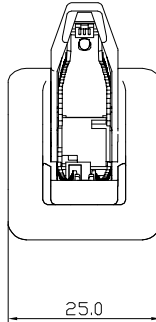

# TEST CONNECTORS

**1873807** - P18S 2mm Shrouded Plug Blk/Red

Rated 30V AC, 60V DC, 10A maximum.

**1873802** - S16N-PC 4mm Shrouded socket. Gold Plated Blk/Red

Rated 1KV CAT III - 24A.

**1873804** - Terminal TP6S Gold Plated Blk/Red

**1873803** - Spring Terminal M4S SPT2 Blk/Red

Rated 48V, 15A max.

## TEST CONNECTORS

**1873805** - Croc Clip CRC-01 Blk/Red

Rated 600V CAT III (1000V CAT II)  
EN61010 compliant  
Current rating 10A.

**1873806** - 1KV Croc clip Blk/Red

EN61010 1KV CAT III compliant. Current rating 20A.

**187-3801** - 50m Earth Bond Continuity Reel to 4mm Plug

Supplied with 1x croc clip. Rated 10A 1000V CAT II, 600V CAT III.