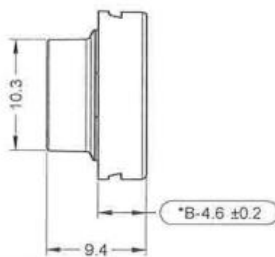

Datasheet

Blue Round Push Button Lens For Use With ADA16 Series

RS Stock 745-2499

Dimensions:

Specifications

- 16mm lens
- Round Flat
- Colour: Blue
- Material: PMMA / PC
- RoHS compliant