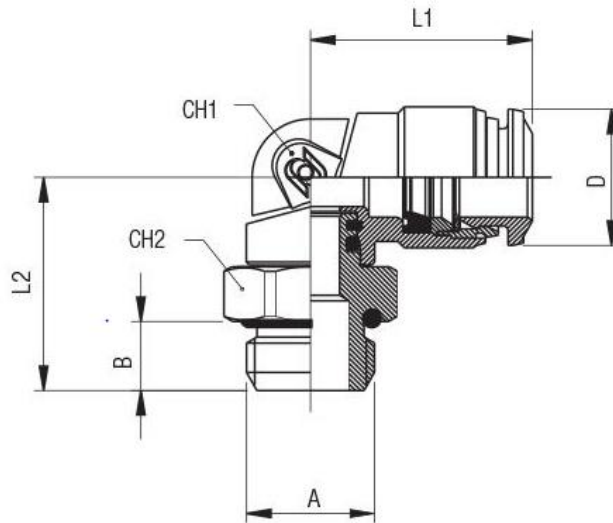

## Product Description

The RS PRO orienting elbow male adaptor (parallel) works in - 0.99 bar to 20 bar pressure range. It is mainly used in dairy, coffee machine, vending, food & beverage, medical, vacuum applications. It is available in brass with Food Grade coating. In combination with FEP tubes, it is the most demanded solution for the Food & Beverage market. Because of the special coating it can be used also in aggressive environment. RoHS and REACH compliant.

## Mechanical Specifications

<b>Connection Type</b>	Threaded, Tube
<b>Hose Barb Connection</b>	10mm
<b>Coupling Gender</b>	Male
<b>Threaded Connection</b>	1/4 in Male
<b>Thread Size</b>	1/4in
<b>Hose Barb Connection</b>	10mm
<b>Mounting Hole Diameter</b>	17.5mm
<b>Wrench Size1</b>	14
<b>Wrench Size2</b>	16
<b>Length L1</b>	26.5mm
<b>Length L2</b>	24.3mm

## Similar Products

Parameters	2312758	2312760
Brand	RS PRO	RS PRO
Thread Size	1/8in	1/8in
Wrench Size1	9	11
Wrench Size2	13	13
Length L1	18mm	21mm
Length L2	16.1mm	18.1mm

Tube	A	B	L1	L2	CH1	CH2	D	Pack.
10	44200	7.1	26.5	24.3	14	16	17.5	10