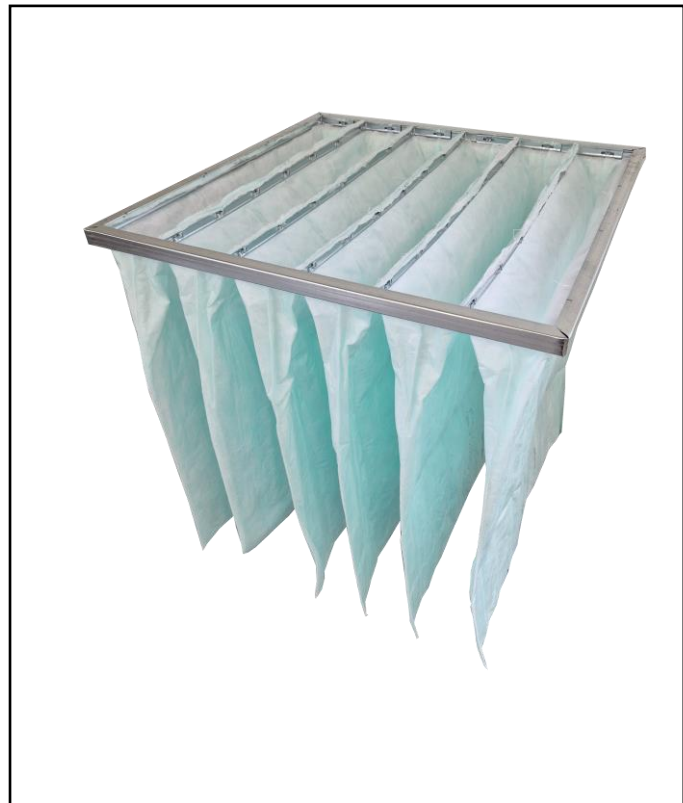

FEATURES

- 100% Polyester Filter Media
- Dual-Layer Media
- Conical Stitched Pockets for optimal airflow
- Rolled Safety Edge to Frame
- Hydrophobic Media
- Fire Retardant
- Low Price
- ePM10 Filter

RS PRO Ecoflow M6 Filter 24 X 24 X 20

RS Stock No.: 2551151

RS Professionally Approved Products bring to you professional quality parts across all product categories. Our product range has been tested by engineers and provides a comparable quality to the leading brands without paying a premium price.