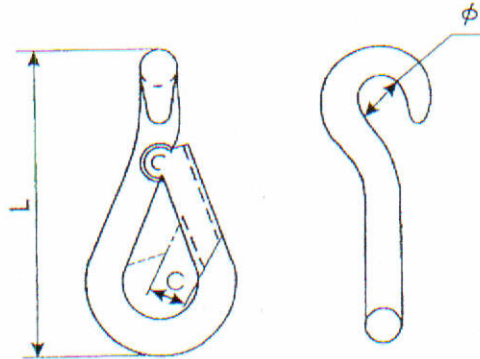

Datasheet

RS Pro Chain Link

RS Stock No: **470-743**

Product Details

RS Pro chain link is made of steel with zinc plated finish.

Features and Benefits

- Sizes are link diameter x O/A length
- Spring hooks
- Comes in zinc plated steel finish

Specifications:

| | |
|---------------|--------------------|
| Finish | Bright Zinc Plated |
| Link Diameter | 5.5 mm |
| Link Length | 56 mm |
| Material | Steel |
| Type | Chain Link |

Spring Hooks

| R.S. Reference Number | O-J | Dimensions mm | | | Finish |
|-----------------------|---------|---------------|------|------|--------------------|
| | | L | C | φ | |
| 470-743 | SPC055Z | 56 | 5.5 | 7.5 | Bright Zinc Plated |
| 470-777 | SPC060Z | 64 | 6.5 | 9 | Bright Zinc Plated |
| 470-771 | SPC080Z | 83 | 10.5 | 12.5 | Bright Zinc Plated |
| 470-733 | SPC090Z | 101 | 11 | 14 | Bright Zinc Plated |

Swivel Spring Hooks

| R.S. Reference Number | O-J | Dimensions mm | | | | Finish |
|-----------------------|---------|---------------|-----|----|------|--------------------|
| | | L | d | c | φ | |
| 470-755 | SPS055Z | 66 | 5.5 | 6 | 15.5 | Bright Zinc Plated |
| 470-765 | SPS060Z | 75 | 5.8 | 7 | 15.5 | Bright Zinc Plated |
| N/A | SPS080Z | 88 | 6.7 | 7 | 20 | Bright Zinc Plated |
| 470-761 | SPS090Z | 102 | 7.9 | 9 | 22 | Bright Zinc Plated |
| 470-749 | SPS100Z | 108 | 8.8 | 11 | 24 | Bright Zinc Plated |
| 470-759 | SPS115Z | 115 | 9.4 | 11 | 24 | Bright Zinc Plated |