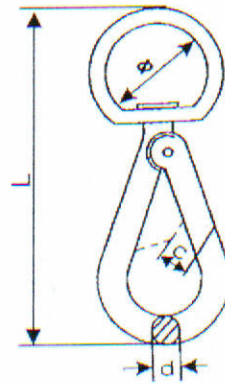

Datasheet

RS Pro Chain Link

RS Stock No: **470-743**

Product Details

RS Pro chain link is made of steel with zinc plated finish.

Features and Benefits

- Sizes are link diameter x O/A length
- Spring hooks
- Comes in zinc plated steel finish

Specifications:

| | |
|---------------|--------------------|
| Finish | Bright Zinc Plated |
| Link Diameter | 5.5 mm |
| Link Length | 56 mm |
| Material | Steel |
| Type | Chain Link |

Spring Hooks

| R.S. Reference Number | O-J | Dimensions mm | | | Finish |
|-----------------------|---------|---------------|------|------|--------------------|
| | | L | C | φ | |
| 470-743 | SPC055Z | 56 | 5.5 | 7.5 | Bright Zinc Plated |
| 470-777 | SPC060Z | 64 | 6.5 | 9 | Bright Zinc Plated |
| 470-771 | SPC080Z | 83 | 10.5 | 12.5 | Bright Zinc Plated |
| 470-733 | SPC090Z | 101 | 11 | 14 | Bright Zinc Plated |

Swivel Spring Hooks

| R.S. Reference Number | O-J | Dimensions mm | | | | Finish |
|-----------------------|---------|---------------|-----|----|------|--------------------|
| | | L | d | c | φ | |
| 470-755 | SPS055Z | 66 | 5.5 | 6 | 15.5 | Bright Zinc Plated |
| 470-765 | SPS060Z | 75 | 5.8 | 7 | 15.5 | Bright Zinc Plated |
| N/A | SPS080Z | 88 | 6.7 | 7 | 20 | Bright Zinc Plated |
| 470-761 | SPS090Z | 102 | 7.9 | 9 | 22 | Bright Zinc Plated |
| 470-749 | SPS100Z | 108 | 8.8 | 11 | 24 | Bright Zinc Plated |
| 470-759 | SPS115Z | 115 | 9.4 | 11 | 24 | Bright Zinc Plated |