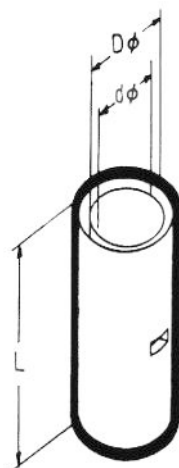

ESCO BUTT CONNECTORS

- Manufactured from soft drawn pure copper tube to JIS-H3300, C 1020T-0 (Oxygen-Free Copper) which gives the best properties possible.
- A complete range of butt connectors, ranging from 1.5mm² to 1000mm².
(NON-INSULATED)

ITEM NO.	DIMENSIONS		
	dø	Dø	L
L 1.5	1.8	3.7	20
L 2.5	2.4	4.0	20
L 4.0	3.1	4.8	20
L 6.0	3.8	5.5	20
L 10	4.5	6.2	20
L 16	5.4	7.1	40
L 20	6.0	7.7	40
L 25	6.8	8.8	45
L 35	8.2	10.6	45
L 50	9.5	12.4	45
L 70	11.2	14.7	50
L 95	13.5	17.4	50
L 120	15.0	19.4	55
L 150	16.5	21.2	60
L 185	18.5	23.5	65
L 240	21.0	26.5	80
L 300	23.5	30.0	85
L 400	26.8	34.8	90
L 500	30.0	39.0	100
L 550	31.7	41.4	100
L 630	35.0	45.0	110
L 800	39.0	50.6	150
L 1000	43.0	56.2	170