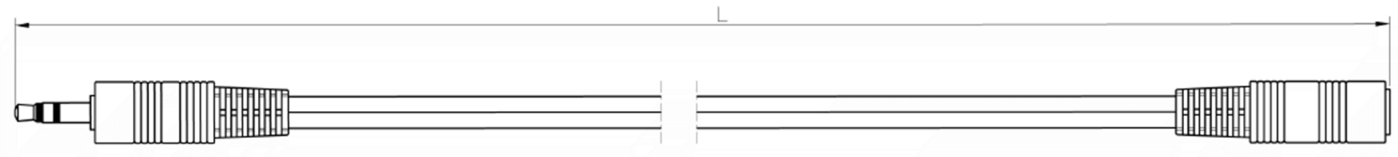

Datasheet

RS PRO 15m 3.5mm Stereo Extension Cable, White

Stock number: 192-4429

EN

The RS PRO 15 metre, 3.5mm stereo extension cable has a jack plug to a socket both with moulded white boots.

The connectors are nickel and have a strain relief to help avoid the cable splitting around the edge of the boot.

The 3.5mm jack plug is used on a variety of audio devices.

1. CABLE: (0.10CCS*10*2C) OD2.6mm*2, WHITE COLOR, PVC JACKET.
2. CONNECTORS: ϕ 3.5mm STEREO PLUG GOLD*1PCS, ϕ 3.5mm STEREO JACK GOLD*1PCS
3. MOLD ASSEMBLY, WHITE COLOR (3.5mm PLUG), WHITE COLOR (3.5 JACK)
4. OPEN/SHORT TEST: 100% TEST.
5. ROHS COMPLIANT
6. CONTACTS: