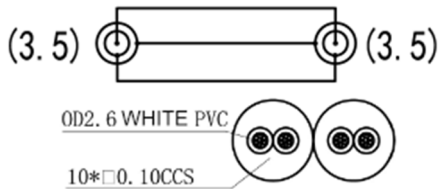

Datasheet

RS PRO 15m 3.5mm Stereo Extension Cable, White

Stock number: 192-4429

EN

The RS PRO 15 metre, 3.5mm stereo extension cable has a jack plug to a socket both with moulded white boots.

The connectors are nickel and have a strain relief to help avoid the cable splitting around the edge of the boot.

The 3.5mm jack plug is used on a variety of audio devices.

1. CABLE: (0.10CCS*10*2C) OD2.6mm*2, WHITE COLOR, PVC JACKET.
2. CONNECTORS: ϕ 3.5mm STEREO PLUG GOLD*1PCS, ϕ 3.5mm STEREO JACK GOLD*1PCS
3. MOLD ASSEMBLY, WHITE COLOR (3.5mm PLUG), WHITE COLOR (3.5 JACK)
4. OPEN/SHORT TEST: 100% TEST.
5. ROHS COMPLIANT
6. CONTACTS: