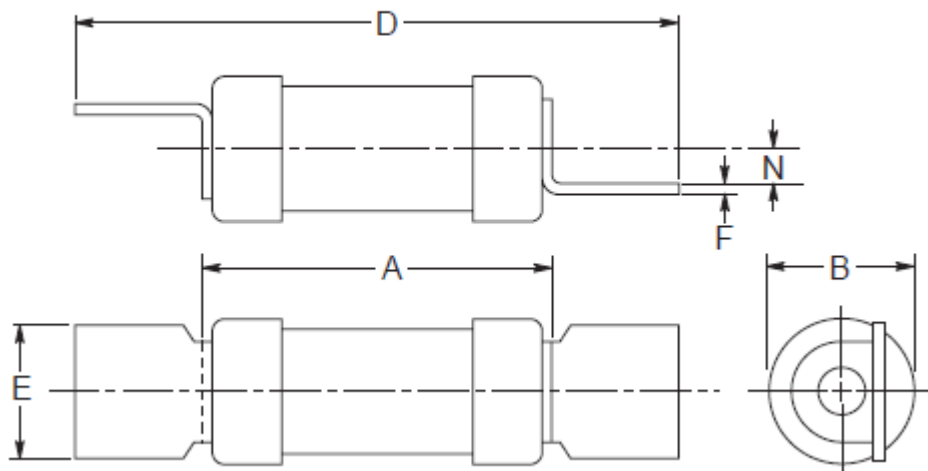

### Dimensional Data:

Dimensions - mm

S/N	Amp Rating	Pre-arcing	Total @ 415V	Total @ 550V	Nom Watts Loss	Rated Voltage	A	B	D	E	F	N
5212977	50	2700	8700	-	3.9	415AC 250DC	35.5	17.5	67.0	15.0	1.2	3.5
5212999	63	5050	13.300	-	4.6	415AC 250DC	35.5	17.5	67.0	15.0	1.2	3.5