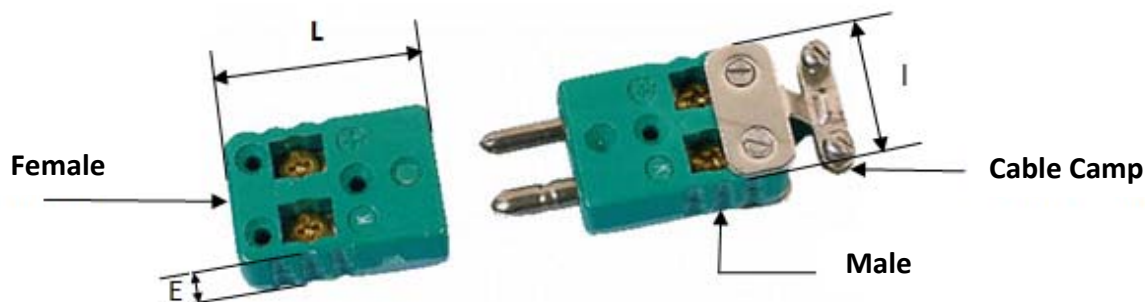

Data sheet

CONNECTOR TC

RS Stock No. 334-2672

ENGLISH

THERMOCOUPLE CONNECTOR

MAXIMAL TEMPERATURE :

- Standard : 200°C
- High Temperature (HT) : 420°C

USE : Connector for thermocouple with quick connection without screwing (jab in)

COLORS :

- Standard :
  - K : Green
  - J : Black
  - S : Orange
- High Temperature :
  - Red

DIMENSIONS : L = 33.34 mm; I = 25.4 mm; E = 12.7 mm

OPTIONS : Cable camp

Other Dimension :

Type \ Male	J	K	S
Standard	334-2694	334-2672	
Standard HT		370-6650	370-6666

Type \ Female	J	K	S
Standard	334-2717	334-2701	
Standard HT		370-6672	370-6694

	Code
Cable camp	334-6393