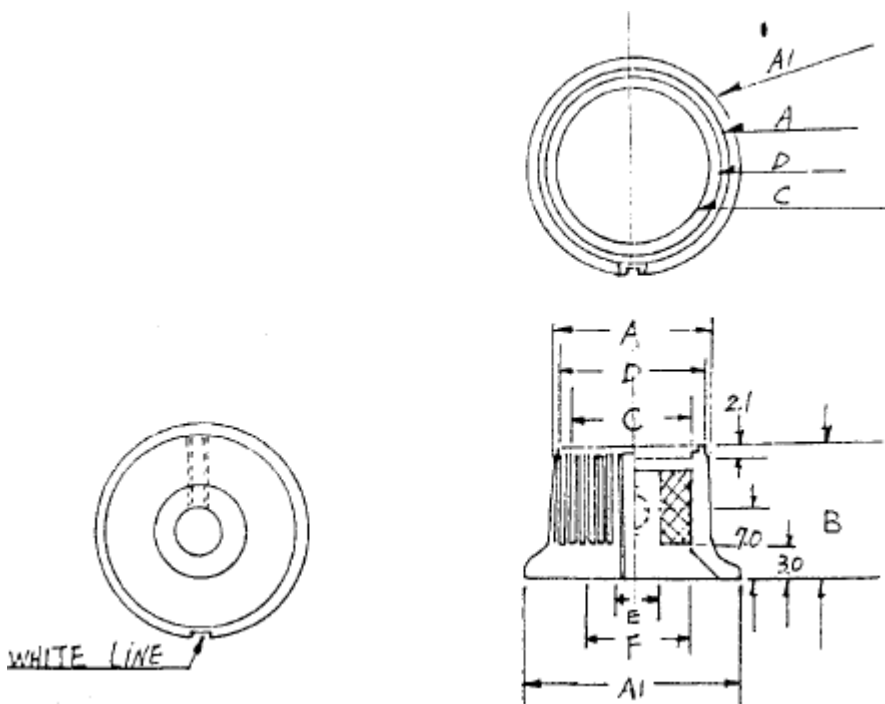

Datasheet

RS Black, Grey 11.6mm Potentiometer Knob with a White Indicator, 3.175mm Shaft

RS Stock [259-6862](#)

Dimensions: mm

Specifications

Body Colour: Black, Red

Indicator Colour: White

Knob Diameter: 11.6mm

Knob Height: 10mm

Knob Type: Grub Screw Knob

Shaft Size: 3.175mm