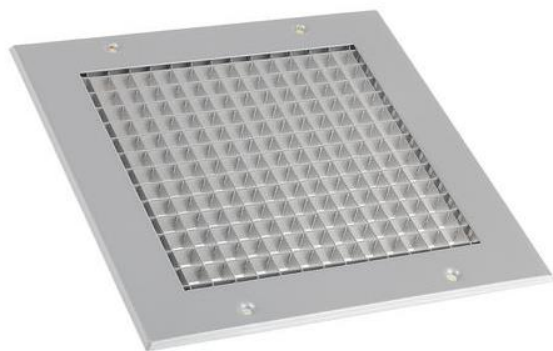

ENGLISH

Datasheet

Stock No: 432-700

RS Pro Silver Aluminium Grille, 237 x 237mm

Product Details

Eggcrate Grilles

For air extraction where up to 90% free area is required.

Aluminium eggcrate core 12mm x 12mm with a 32mm flange, pre-drilled for screw fixing

Extruded aluminium frames fully welded and finished to conceal the mitred corners

Stove enamelled silver or white finish

Note

Add 37mm to duct size for overall dimensions of frame. e.g. 125 x 125 duct has 162mm x 162mm frame

ENGLISH

Specifications:

Dimensions	237 x 237mm
Flange Width	32mm
Slat Configuration	Eggcrate
Material	Aluminium
Colour	Silver
Height	237mm
Width	237mm