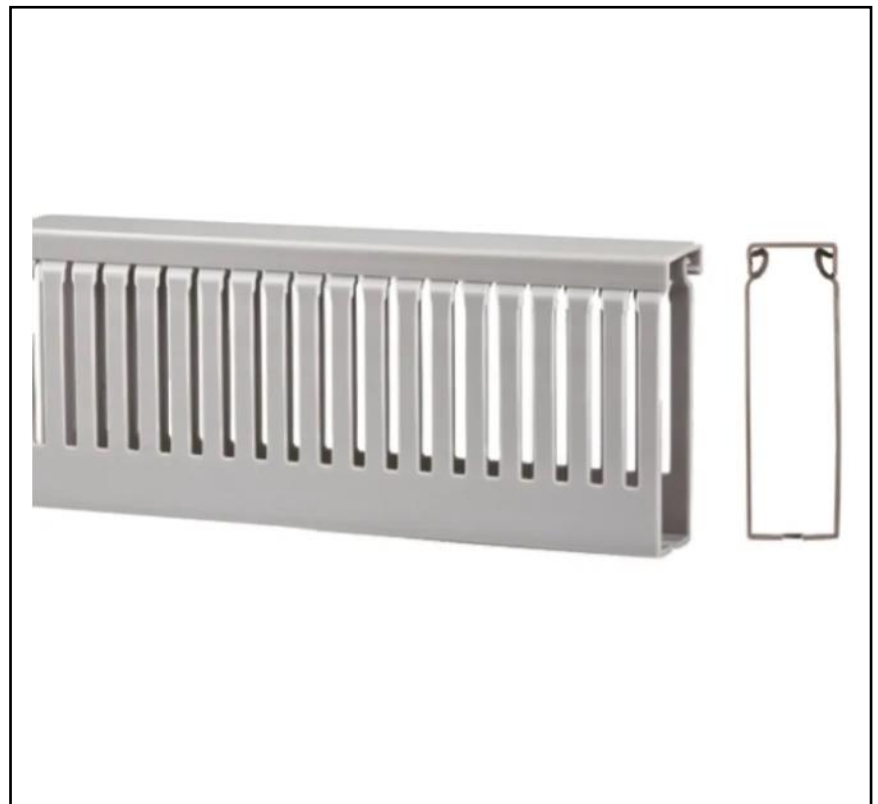

FEATURES

- Quick and easy install
- Clean grey finish
- Up to 85°C operating temperature
- High impact/Warp proof
- 4mm slot gap

RS PRO Grey Slotted Panel Trunking - Open Slot, W40 mm x D80mm, L2m, PVC

RS Stock No.: 758-9226

Product Description

RS PRO open slot industrial narrow trunking comes in grey PVC, giving that clean modern finish to any work area. Advantages to PVC cable trunking include high impact, warp-proof, self-extinguishing and the ability to wipe clean. The flat back allows you to fix it to the area the trunking will be applied to, allowing for a simple yet effective installation and secure cable organisation. Our trunking is a narrow box shape with a maximum operating temperature of 85°C, ideal for all of your cable and accessories management needs whilst providing that perfect finish.

General Specifications

Trunking/Chain Type	Slotted Panel Trunking
Material	PVC
Colour	Grey
Fire Behaviour	Self-extinguishing
Applications	Offices and indoor work spaces, at various lengths, Electrical workshops, Schools, Hospitals, Hotels and anywhere with customers walking amongst cables