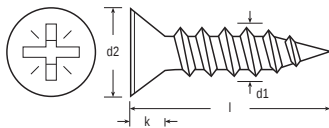

ENGLISH

Datasheet

Recessed Countersunk Stainless Steel A2-304 Woodscrew, to DIN 7997

RS Stock No **4833157**
Size **4.0 x 30mm**

d1	No. 4 3.0mm	No. 6 3.5mm	No. 8 4.0mm	No. 10 5.0mm	No. 12 5.5mm
d2	5.6	6.5	7.5	9.2	10.2
k	1.65	1.13	2.2	2.5	2.75
Recess No.	1	2	2	2	3

Please view our full range listing below

RS Stock No	Size (mm)	RS Stock No	Size (mm)
1443524	3.0 x 16	4833185	5.0 x 30
1443525	3.0 x 20	4833191	5.0 x 40
1443526	3.0 x 25	4833208	5.0 x 50
1443527	3.5 x 16	4833214	5.0 x 65
4833090	3.5 x 20	1443528	5.0 x 75
4833113	3.5 x 25	1443529	5.0 x 100
4833129	3.5 x 30		
4833135	4.0 x 20		
4833141	4.0 x 25		
4833157	4.0 x 30		
4833006	4.0 x 40		
4833163	4.0 x 50		
4833179	5.0 x 25		