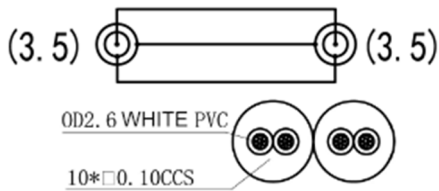

### RS PRO 1m 3.5mm Stereo Extension Cable, White

Stock number: 192-4417

EN

The RS PRO 1 metre, 3.5mm stereo extension cable has a jack plug to a socket both with moulded white boots.

The connectors are nickel and have a strain relief to help avoid the cable splitting around the edge of the boot.

The 3.5mm jack plug is used on a variety of audio devices.

1. CABLE: (0.10CCS\*10\*2C) OD2.6mm\*2, WHITE COLOR, PVC JACKET.
2. CONNECTORS:  $\phi$ 3.5mm STEREO PLUG GOLD\*1PCS,  $\phi$ 3.5mm STEREO JACK GOLD\*1PCS
3. MOLD ASSEMBLY, WHITE COLOR (3.5mm PLUG), WHITE COLOR (3.5 JACK)
4. OPEN/SHORT TEST: 100% TEST.
5. ROHS COMPLIANT
6. CONTACTS: