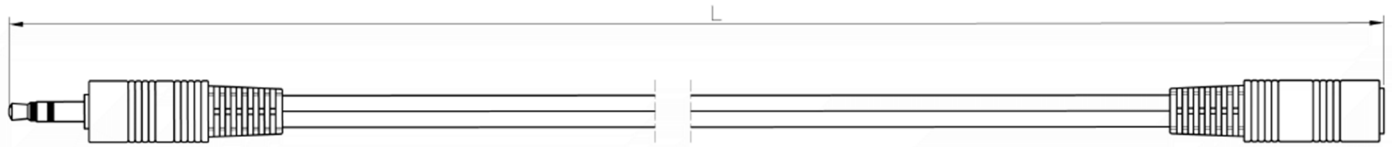

### RS PRO 1m 3.5mm Stereo Extension Cable, White

Stock number: 192-4417

EN

The RS PRO 1 metre, 3.5mm stereo extension cable has a jack plug to a socket both with moulded white boots.

The connectors are nickel and have a strain relief to help avoid the cable splitting around the edge of the boot.

The 3.5mm jack plug is used on a variety of audio devices.

1. CABLE: (0.10CCS\*10\*2C) OD2.6mm\*2, WHITE COLOR, PVC JACKET.
2. CONNECTORS:  $\phi$ 3.5mm STEREO PLUG GOLD\*1PCS,  $\phi$ 3.5mm STEREO JACK GOLD\*1PCS
3. MOLD ASSEMBLY, WHITE COLOR (3.5mm PLUG), WHITE COLOR (3.5 JACK)
4. OPEN/SHORT TEST: 100% TEST.
5. ROHS COMPLIANT
6. CONTACTS: