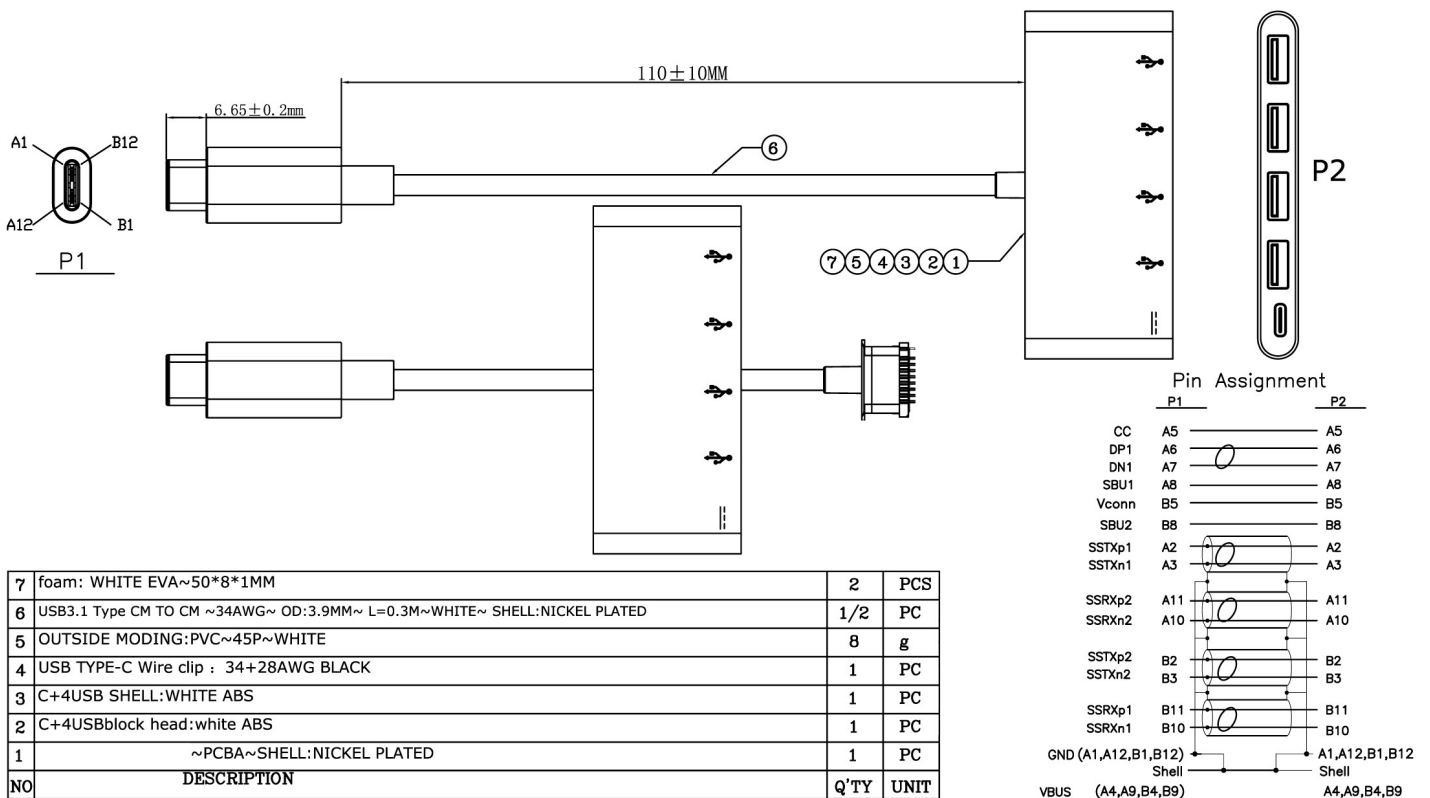

## RS PRO USB Type C to 4 Port USB Hub with Power Delivery

Stock number: 192-4708

EN

The RS-PRO USB type C (male) to 4x USB type A and 1x USB type C (female) adapter allows you to connect four USB devices, such as keyboards, mice or printers to your computer mobiles tablets etc. The type A ports support USB 3.0 Super Speed (5Gbps) transmission and are backwards compatible with USB2.0. The USB type C socket is for Power Delivery to the host only.