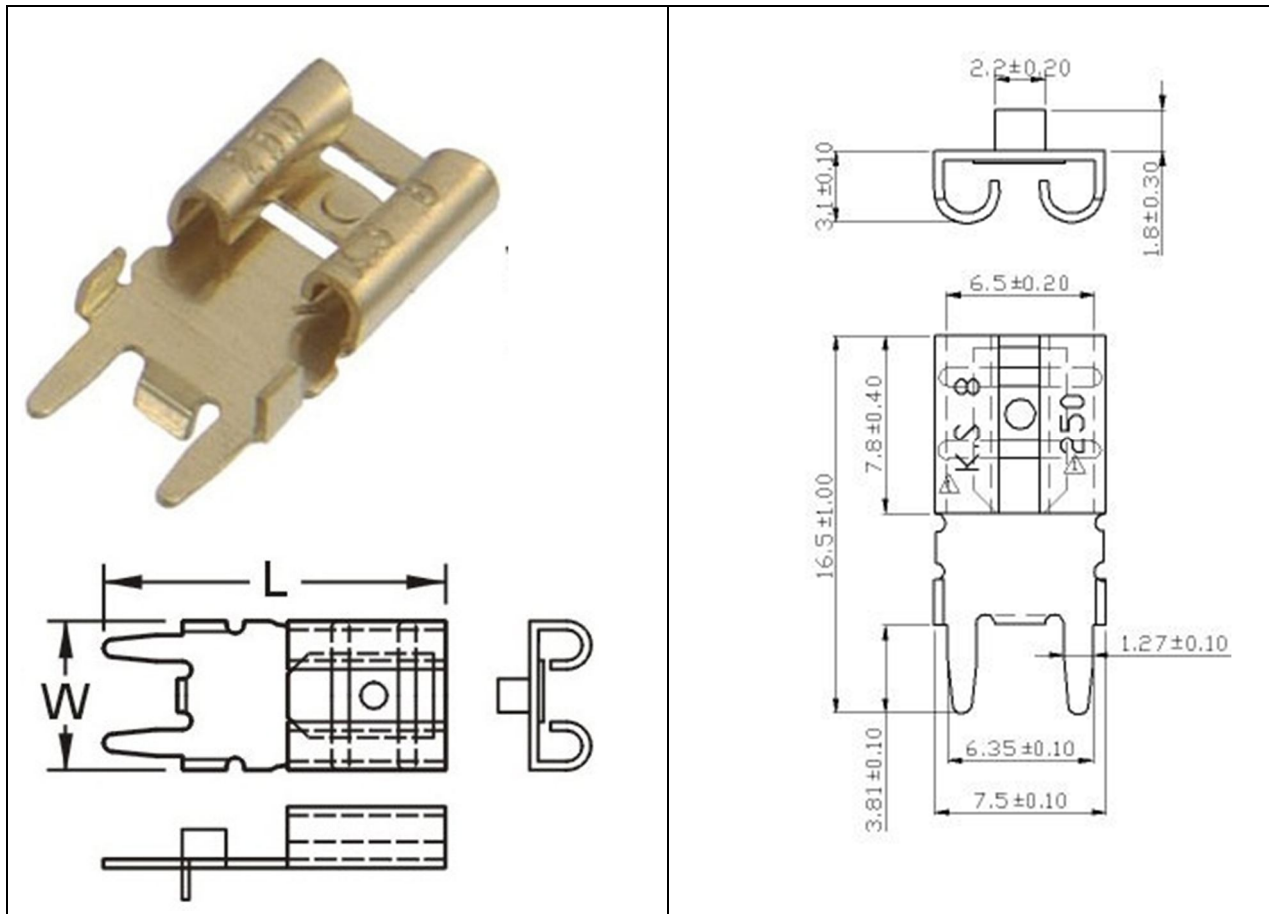

EN

Datasheet

RS PRO MALE TERMINALS

Stock number: 178-8411

TERMINAL MATERIAL: BRASS

TERMINAL THICKNESS: 0.45MM

TERMINAL SURFACE TREATMENT: TIN PLATED

ITEM NO.	NEMA TAB	STUD SIZE d2	DIMENSION inch(mm)	
			W	L
178-8411	.032X.250 0.8X6.35		0.295 7.5	0.661 16.8