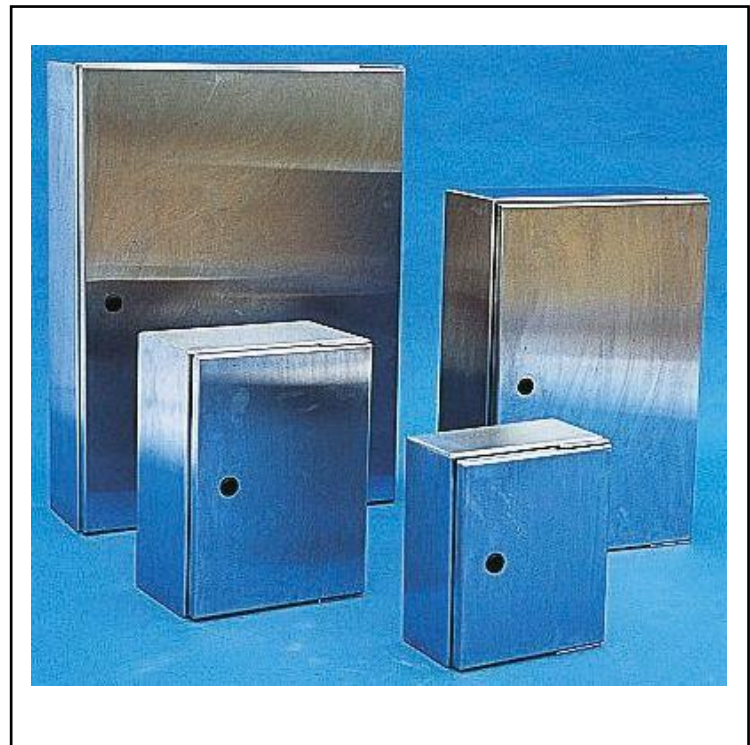

## FEATURES

- Body material is AISI 304 stainless steel sheets
- IP66 rating
- Double lipped edges to ensure higher strength and ease of installation
- Easy to use, including removal of the door
- Door is fitted with a polyurethane gasket

## RS PRO Wall Boxes - 304 Stainless Steel Wall Box

RS Stock No.: 7586961

RS Professionally Approved Products bring to you professional quality parts across all product categories. Our product range has been tested by engineers and provides a comparable quality to the leading brands without paying a premium price.

## RS Pro IP66 Wall Boxes

Brought to you by RS Pro, a range of stainless steel wall mounted enclosures. Rated at IP66, the level of protection provided by these boxes ensures the contents will be safely stored and protected. The door of the enclosure has a pull out hinge which allows it to be removed for easy access and due to the protection benefit, these wall boxes are suitable for various applications. All models are highly reliable and excellent quality.

### General Specifications

<b>Body Material</b>	304 Stainless Steel
<b>Number Of Doors</b>	1
<b>Colour</b>	Unpainted
<b>Gland Plate</b>	No
<b>Door Lock Type</b>	Quick Release Lock
<b>Chassis Plate</b>	Yes
<b>Transparent Door</b>	No
<b>Fixing Kit</b>	No
<b>Application</b>	Electrical
<b>External Mounting Type</b>	Bracket
<b>Internal Mounting Type</b>	Panel
<b>Special Features</b>	120° Door Opening
<b>For Protection Of</b>	Sensitive electrical equipment