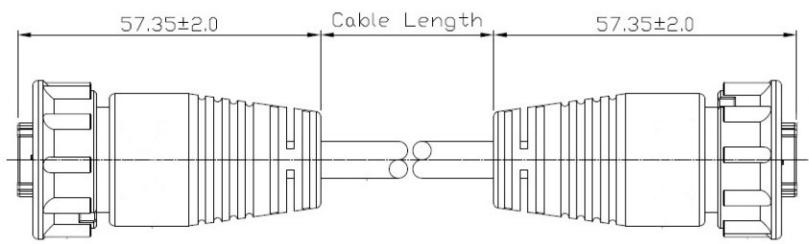

Dimensional line drawings

HDMI Cable Mount Plug with 2m Cable to Cable Mount Plug 231-7919

1	White	1	10	White	10
2	Drain	2	11	Drain	11
3	Brown	3	12	Blue	12
4	White	4	13	Red	13
5	Drain	5	15	White	15
6	Red	6	16	Purple	16
7	White	7	18	Black	18
8	Drain	8	14	White	14
9	Green	9	17	Drain	17
			19	Orange	19
			Shell	Braid	Shell
Conn.1		Conn.2	Conn.1		Conn.2

▲ Wiring Diagram