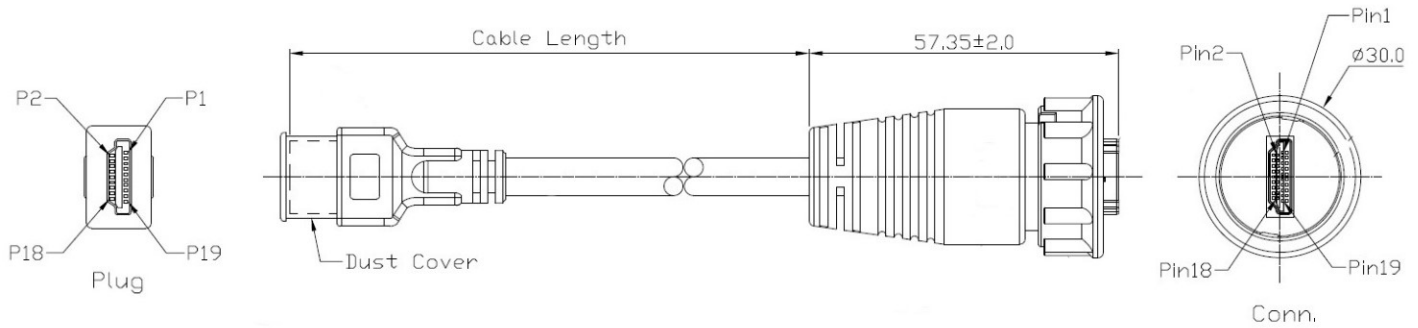

Dimensional line drawings

HDMI Cable Mount Plug with 2m Cable and HDMI Plug 231-7918

1	White	1	10	White	10
2	Drain	2	11	Drain	11
3	Brown	3	12	Blue	12
4	White	4	13	Red	13
5	Drain	5	15	White	15
6	Red	6	16	Purple	16
7	White	7	18	Black	18
8	Drain	8	14	White	14
9	Green	9	17	Drain	17
			19	Orange	19
			Shell	Braid	Shell

▲ Wiring Diagram