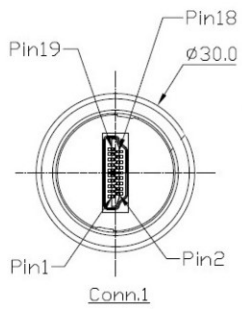

Dimensional line drawings

HDMI Cable Mount Plug with 2m Cable to Cable Mount Plug 231-7919

1	White	1	10	White	10
2	Drain	2	11	Drain	11
3	Brown	3	12	Blue	12
4	White	4	13	Red	13
5	Drain	5	15	White	15
6	Red	6	16	Purple	16
7	White	7	18	Black	18
8	Drain	8	14	White	14
9	Green	9	17	Drain	17
			19	Orange	19
			Shell	Braid	Shell
Conn.1		Conn.2	Conn.1		Conn.2

▲ Wiring Diagram