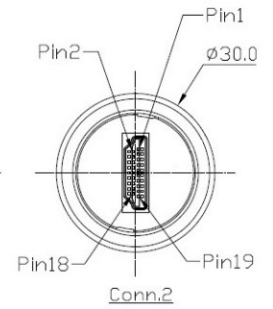

Dimensional line drawings

HDMI Cable Mount Plug with 2m Cable to Cable Mount Plug 231-7919

1	White	1	10	White	10
2	Drain	2	11	Drain	11
3	Brown	3	12	Blue	12
4	White	4	13	Red	13
5	Drain	5	15	White	15
6	Red	6	16	Purple	16
7	White	7	18	Black	18
8	Drain	8	14	White	14
9	Green	9	17	Drain	17
			19	Orange	19
			Shell	Braid	Shell
Conn.1		Conn.2	Conn.1		Conn.2

▲ Wiring Diagram