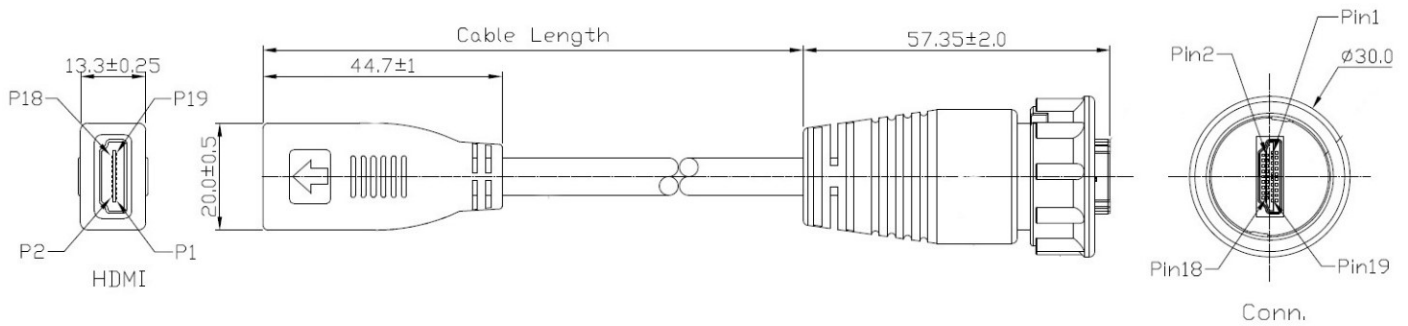

Dimensional line drawings

HDMI Cable Mount Plug with 2m Cable and HDMI Socket 231-7917

1	White	1	10	White	10
2	Drain	2	11	Drain	11
3	Brown	3	12	Blue	12
4	White	4	13	Red	13
5	Drain	5	15	White	15
6	Red	6	16	Purple	16
7	White	7	18	Black	18
8	Drain	8	14	White	14
9	Green	9	17	Drain	17
			19	Orange	19
			Shell	Braid	Shell

⚠ Wiring Diagram