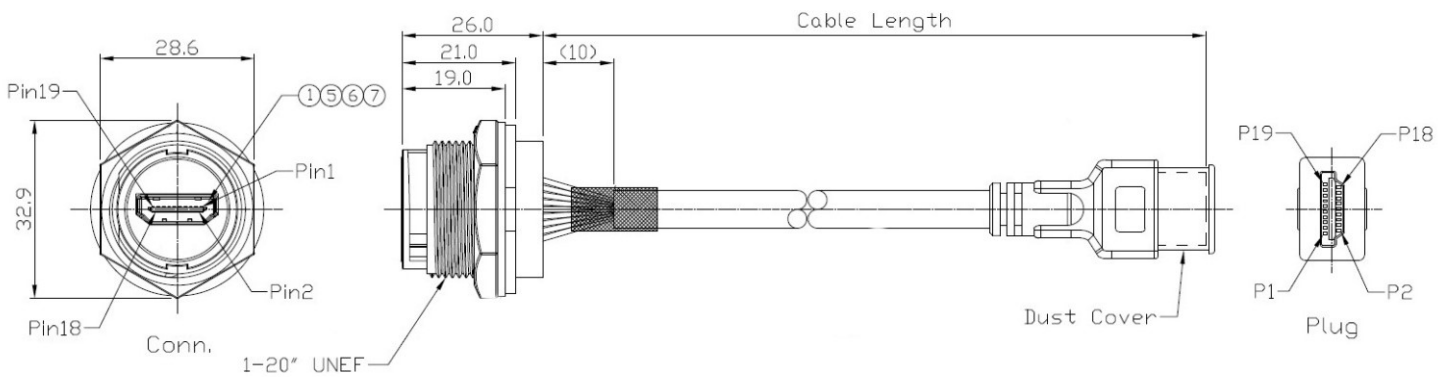

Dimensional line drawings

HDMI Panel Mount with 300mm Cable and HDMI Plug 231-7915

1	White	1	10	White	10
2	Drain	2	11	Drain	11
3	Brown	3	12	Blue	12
4	White	4	13	Red	13
5	Drain	5	15	White	15
6	Red	6	16	Purple	16
7	White	7	18	Black	18
8	Drain	8	14	White	14
9	Green	9	17	Drain	17
			19	Orange	19
			Shell	Braid	Shell

▲ Wiring Diagram