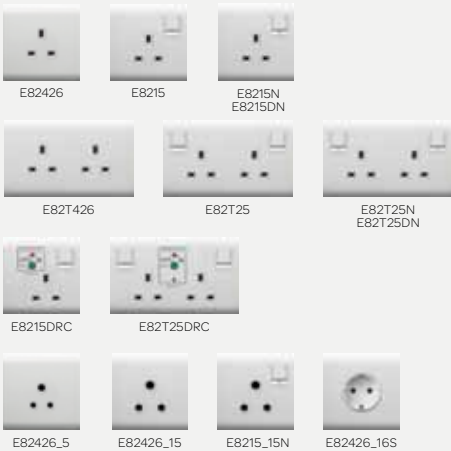

Socket Outlets

E82426	E8215	E8215N E8215DN	E82426	E8215	E8215N	E8215N_RD	E82T426	E82T25	E82T25N	E8215DRC	E82T25DRC	E82426_5	E82426_15	E8215_15N	E82426_16S	E82426_5	5A 250V 1 Gang 3 Round Pin Socket	
																	E8215_5N	5A 250V 1 Gang 3 Round Pin Switched Socket with Neon
																	E8215_5N_RD	5A 250V 1 Gang 3 Round Pin Switched Socket with Neon, Full Red
																	E82426	13A 250V 1 Gang Socket
																	E8215	13A 250V 1 Gang Switched Socket
																	E8215N	13A 250V 1 Gang Switched Socket with Neon
																	E8215N_RD	13A 250V 1 Gang Switched Socket with Neon, Full Red
																	E82T426	13A 250V Twin Gang Socket
																	E82T25	13A 250V Twin Gang Switched Socket
																	E82T25N	13A 250V Twin Gang Switched Socket with Neon
																	E8215DN	13A 250V 1 Gang Double Pole Switched Socket with Neon and Dual Earth Terminal
																	E82T25DN	13A 250V Twin Gang Double Pole Switched Socket with Neon and Dual Earth Terminal
																	E8215DRC	13A 250V 1 Gang Double Pole Switched RCD Socket
																	E82T25DRC	13A 250V Twin Gang Double Pole Switched RCD Socket
																	E82426_15	15A 250V 1 Gang 3 Round Pin Socket
																	E8215_15	15A 250V 1 Gang 3 Round Pin Switched Socket
																	E8215_15N	15A 250V 1 Gang 3 Round Pin Switched Socket with Neon
																	E8215_15N_RD	15A 250V 1 Gang 3 Round Pin Switched Socket with Neon, Full Red
																	E82426_16S	16A 250V 1 Gang Schuko Socket

Connection and Control Units

E8231TB	E82554	E82T15D45N	E8231TB	25A 250V 1 Gang Connection Unit
			E82554	45A 250V 1 Gang Connection Unit
			E82T15D45N	45A 250V Double Pole Switch with Neon + 13A Switched Socket with Neon