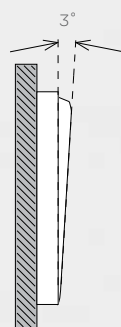

Pieno, a switch that pushes the boundaries, for the big-hearted and the open-minded.

Uncluttered design with a distinctive jumbo dolly and an overall slim profile, Pieno has pushed the boundaries of the switch design paradigm. Each dolly fills its space, reaching the edges like no other. The maximized space of the integrated faceplate has enlightened the clean and clutter-free design, and seamlessly fits in to any space. Bold straight lines accented by small curves bring sleekness to the muscular design language. Pieno is yet another switch to aspire to among the wide spectrum of Schneider Electric's design excellence.

Expansive
but not hollow,
simple with
substance

Conceived as the perfect combination between form and function, Pieno presents an overall slim profile despite the jumbo dolly, thanks to the innovative SS Mechanism. The 3-degree short throw switching angle is half that of the conventional rocker-type switch, confirming Pieno's status as the "Slim Rocker". The flutter-free switching reduces vibration and sparks, and the switch is operated by a softer press, which delivers a "Sure Click" plus improved durability and reliability.