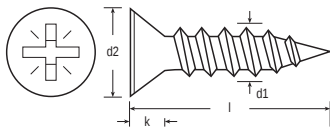

# Recessed Countersunk Stainless Steel A2-304 Woodscrew, to DIN 7997

RS Stock No **4833185**  
Size **5.0 x 30mm**

d1	No. 4 3.0mm	No. 6 3.5mm	No. 8 4.0mm	No. 10 5.0mm	No. 12 5.5mm
d2	5.6	6.5	7.5	9.2	10.2
k	1.65	1.13	2.2	2.5	2.75
Recess No.	1	2	2	2	3

## Please view our full range listing below

RS Stock No	Size (mm)	RS Stock No	Size (mm)
1443524	3.0 x 16	4833185	5.0 x 30
1443525	3.0 x 20	4833191	5.0 x 40
1443526	3.0 x 25	4833208	5.0 x 50
1443527	3.5 x 16	4833214	5.0 x 65
4833090	3.5 x 20	1443528	5.0 x 75
4833113	3.5 x 25	1443529	5.0 x 100
4833129	3.5 x 30		
4833135	4.0 x 20		
4833141	4.0 x 25		
4833157	4.0 x 30		
4833006	4.0 x 40		
4833163	4.0 x 50		
4833179	5.0 x 25		