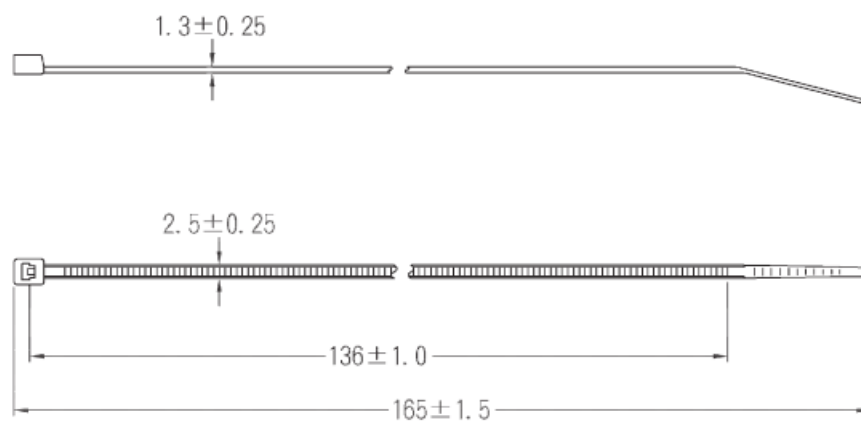

## Mechanical Specifications

<b>Length</b>	165mm
<b>Width</b>	2.5mm
<b>Tensile Strength</b>	78.4N
<b>Maximum Bundle Strength</b>	43mm

## Approvals

<b>Standards Met</b>	UL-94V-2
----------------------	----------

Part Number	Colour	Length (mm)	Width (mm)	Max bundle dia. (mm)	Tensile strength (N)	Pack Quantity	Operating Temperature range
233-207	Red	100	2.5	22	78.4	100	-50 to +85 °C
233-203	Blue	100	2.5	22	78.4	100	-50 to +85 °C
233-229	Yellow	100	2.5	22	78.4	100	-50 to +85 °C
233-225	Green	100	2.5	22	78.4	100	-50 to +85 °C
233-235	Orange	100	2.5	22	78.4	100	-50 to +85 °C
233-231	Red	165	2.5	43	78.4	100	-50 to +85 °C
233-241	Blue	165	2.5	43	78.4	100	-50 to +85 °C
233-269	Yellow	165	2.5	43	78.4	100	-50 to +85 °C
233-275	Green	165	2.5	43	78.4	100	-50 to +85 °C
233-281	Orange	165	2.5	43	78.4	100	-50 to +85 °C
233-297	Red	203	2.5	55	78.4	100	-50 to +85 °C
233-304	Blue	203	2.5	55	78.4	100	-50 to +85 °C
233-310	Yellow	203	2.5	55	78.4	100	-50 to +85 °C
233-354	Green	203	2.5	55	78.4	100	-50 to +85 °C
233-386	Orange	203	2.5	55	78.4	100	-50 to +85 °C