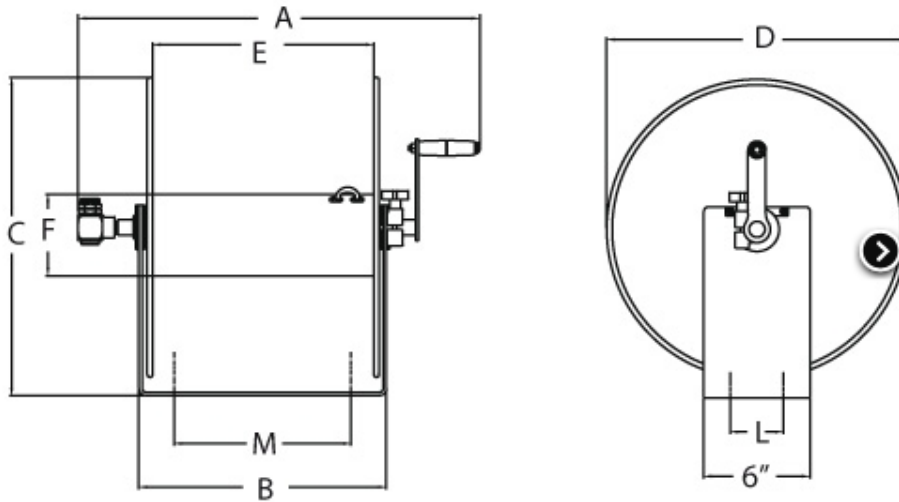

## 69m x 12mm Steel Manual Rewind Hose Reel

RS hand crank hose reels are lightweight, compact, versatile reels. Save time and effort while increasing the safety of your work environment. The sturdy “U” shaped frame and all steel construction make this an extremely robust yet compact reel. All listed models are supplied less hose.

**Specification**

<b>TYPE</b>	
Manual & Motor	Hand Crank
<b>HOSE</b>	
I.D. (Inside Diameter)	12mm
Length(m)	69
Pressure(BAR)	280
No. of Hoses	1 - Single
Supplied with Hose	No
<b>APPLICATIONS</b>	
Media	Air or Water
Construction	Steel
Max Working Temp	99°C
Weight	14 kg
<b>SWIVEL</b>	
Material	Brass
Seals	Nitrile
<b>CONNECTION</b>	
Inlet	1/2"
Outlet	1/2"

## Dimensions

ENGLISH

A	B	C	D	E	F	L	M
578	356	457	432	164	140	76	254

All dimensions are in mm