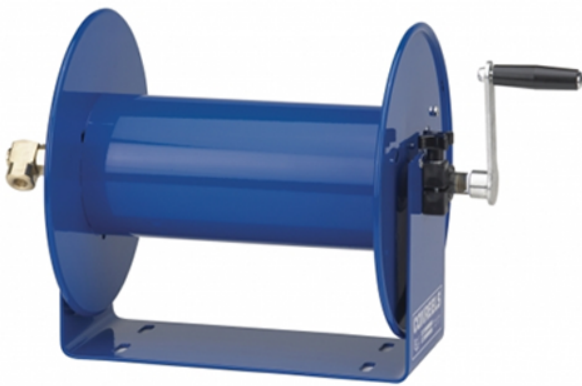

# 69m x 12mm Steel Manual Rewind Hose Reel

## 69m x 12mm Steel Manual Rewind Hose Reel

RS hand crank hose reels are lightweight, compact, versatile reels. Save time and effort while increasing the safety of your work environment. The sturdy “U” shaped frame and all steel construction make this an extremely robust yet compact reel. All listed models are supplied less hose.

**Specification**

<b>TYPE</b>	
Manual & Motor	Hand Crank
<b>HOSE</b>	
I.D. (Inside Diameter)	12mm
Length(m)	69
Pressure(BAR)	280
No. of Hoses	1 - Single
Supplied with Hose	No
<b>APPLICATIONS</b>	
Media	Air or Water
Construction	Steel
Max Working Temp	99°C
Weight	14 kg
<b>SWIVEL</b>	
Material	Brass
Seals	Nitrile
<b>CONNECTION</b>	
Inlet	1/2"
Outlet	1/2"