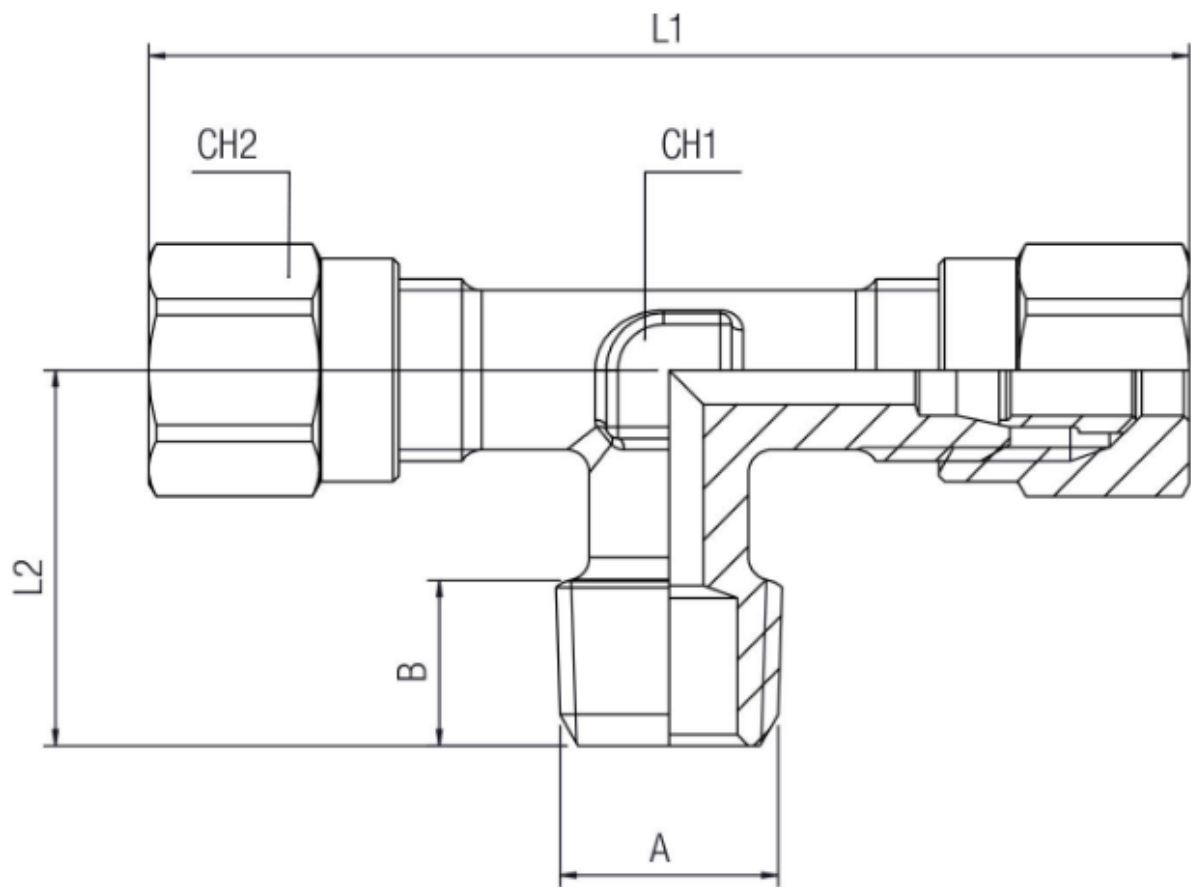

It is RoHS and REACH compliant. It has operating temperature range from - 60 °C to + 300 °C.

General Specifications

Pneumatic Fitting Type	Elbow Fitting
Angle	90°
Shape Type	Elbow
Applications	Robotics, Automotive, Textile, Packaging, Handling, Compressed Air Circuit Applications

Mechanical Specifications

Connection Style	Tube-to-Tube
Number of Inlet Ports	1
Inlet Port	Push In 6mm
Number of Outlet Ports	1
Tube Connection A	Push In 6mm
Tube Connection A - Tube Size	6mm
Tube Connection B	Push In 6mm
Tube Connection B – Type	Push In
Tube Connection B - Tube Size	6mm
Length	23mm
Wrench Size	9mm

Connectors	
Connector A	Push In 6mm
Threaded Connection A	Push In 6mm
Connector B	Push In 6 mm

Operation Environment Specifications

Maximum Operating Temperature	+300°C
Minimum Operating Temperature	-60°C

Similar Products

Parameters	2312668	2312669
Brand	RS PRO	RS PRO
Pneumatic Fitting Type	Bulkhead Threaded-to-Tube Adaptor	Bulkhead Threaded-to-Tube Adaptor
Angle	Straight	Straight
Shape Type	Straight	Straight
Maximum Operating Pressure	20bar	20bar
Connection Style	Threaded-to-Tube	Threaded-to-Tube
Number of Inlet Ports	1	1
Inlet Port	Push In 4mm	Push In 6mm
Tube Connection A	Push In 4mm	Push In 6mm
Tube Connection A - Tube Size	4mm	6mm
Tube Connection B	1/8 in Female	1/4 in Female
Tube Connection B - Tube Size	1/8 in	1/4 in
Threaded Connection	1/8 in Female	1/4 in Female
Length	29mm	33mm
Wrench Size 1	15mm	16mm
Wrench Size 2	17mm	17mm
Connector A	Push In 4mm	Push In 6mm
Threaded Connection A	4mm	6mm
Connector B	1/8 in Female	1/4 in Female
Threaded Connection B	1/8in	1/4in
Threaded Connection B – Gender	Female	Female