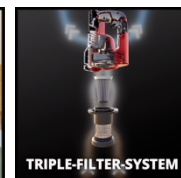

Logistic Data

- Product weight (kg) 1.05
- Gross weight (kg) 3.55
- Dimensions single packaging 245 x 176 x 775 mm
- Pieces per export carton 1 Pieces
- Gross weight of export carton 3.3 kg
- Container quantities (20"/40"/40"HC) 656 | 1360 | 1944