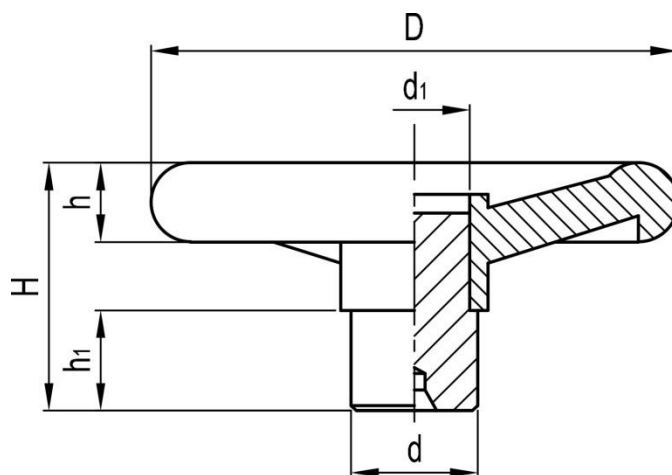

Datasheet

Four spoke handwheel, through hub

RS Stock No: 1612019

Specification

Handwheel material: Phenoplast, vegetal fibre reinforced

Zinc-plated steel visible hub with preformed punching for through-hole

ENGLISH

Stock no	D	d	d1	H	h	h1
1612018	100	24	21	47	15	17
1612019	120	25	21	49	16	15
1612021	140	28	23	54	20	17
1612022	160	32	27	56	22	21
1612023	200	40	32	72	25	25
1612024	250	50	42	82	29	29
1612025	300	52	42	95	35	30