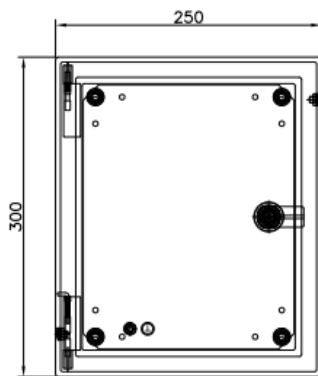

Approvals

Declarations

RoHS Certificate of Compliance

Similar Products

Stock No.	Brand	Product Name	Colour	Body Material	Dimensions
7491822	RS PRO	304 Stainless Steel Wall Box	Unpainted	304 Stainless Steel	250 mm x 300 mm x 150 mm
7491838	RS PRO	304 Stainless Steel Wall Box	Unpainted	304 Stainless Steel	300 mm x 300 mm x 150 mm

Additional Information / Installation Diagrams / Illustrations / Accessories

FRONT VIEW