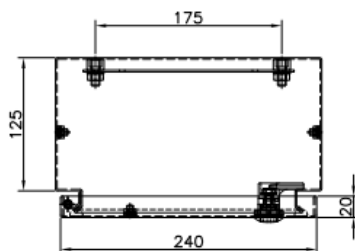

### Mechanical Specifications

<b>External Height</b>	300 mm
<b>External Depth</b>	150 mm
<b>External Width</b>	250 mm
<b>Dimensions</b>	300 mm x 150 mm x 250 mm
<b>Weight</b>	6.66 kg

## Similar Products

Stock No.	Brand	Product Name	Colour	Body Material	Dimensions
7491822	RS PRO	304 Stainless Steel Wall Box	Unpainted	304 Stainless Steel	250 mm x 300 mm x 150 mm
7491838	RS PRO	304 Stainless Steel Wall Box	Unpainted	304 Stainless Steel	300 mm x 300 mm x 150 mm

Additional Information / Installation Diagrams / Illustrations / Accessories

FRONT VIEW

SIDE VIEW

TOP VIEW