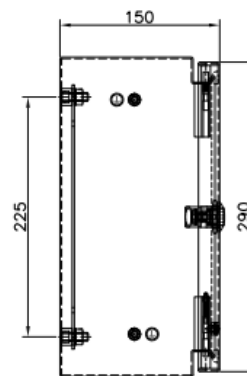

### Mechanical Specifications

<b>External Height</b>	300 mm
<b>External Depth</b>	150 mm
<b>External Width</b>	250 mm
<b>Dimensions</b>	300 mm x 150 mm x 250 mm
<b>Weight</b>	6.66 kg

## Similar Products

Stock No.	Brand	Product Name	Colour	Body Material	Dimensions
7491822	RS PRO	304 Stainless Steel Wall Box	Unpainted	304 Stainless Steel	250 mm x 300 mm x 150 mm
7491838	RS PRO	304 Stainless Steel Wall Box	Unpainted	304 Stainless Steel	300 mm x 300 mm x 150 mm

Additional Information / Installation Diagrams / Illustrations / Accessories

FRONT VIEW

SIDE VIEW

TOP VIEW