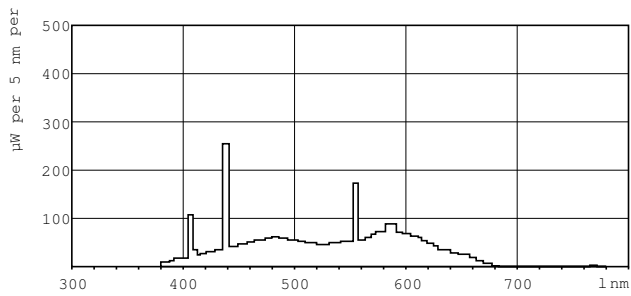

TL-D Standard Colours

TL-D 36W/54-765 1SL/25

TL-D Standard Colors lamps (tube diameter of 26 mm) create atmospheres from warm white to cool daylight. Lamps with moderate efficacy and color rendering.

Product data

TL-D Standard Colours

Dimensional drawing

TL-D 36W/54-765

Product

TL-D 36W/54-765 1SL/25

Photometric data

LDPB_TL-DSTD_54-765-Spectral power distribution B/W

LDPO_TL-DSTD_54-765-Spectral power distribution Colour