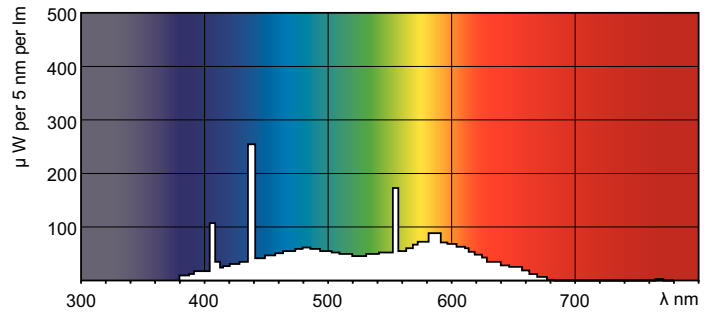

TL-D Standard Colours

TL-D 36W/54-765 1SL/25

TL-D Standard Colors lamps (tube diameter of 26 mm) create atmospheres from warm white to cool daylight. Lamps with moderate efficacy and color rendering.

Product data

TL-D Standard Colours

Dimensional drawing

TL-D 36W/54-765

Product

TL-D 36W/54-765 1SL/25

Photometric data

LDPB_TL-DSTD_54-765-Spectral power distribution B/W

LDPO_TL-DSTD_54-765-Spectral power distribution Colour