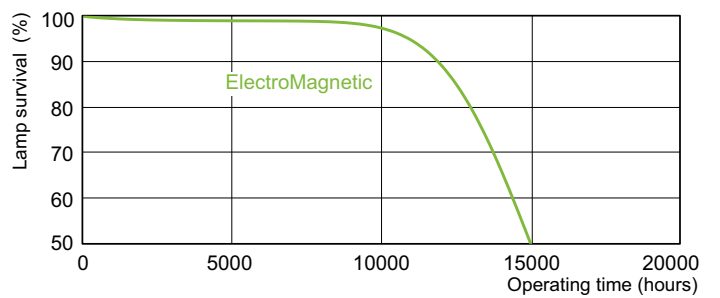

LDLE_TL-DSTD_0002-Life expectancy diagram