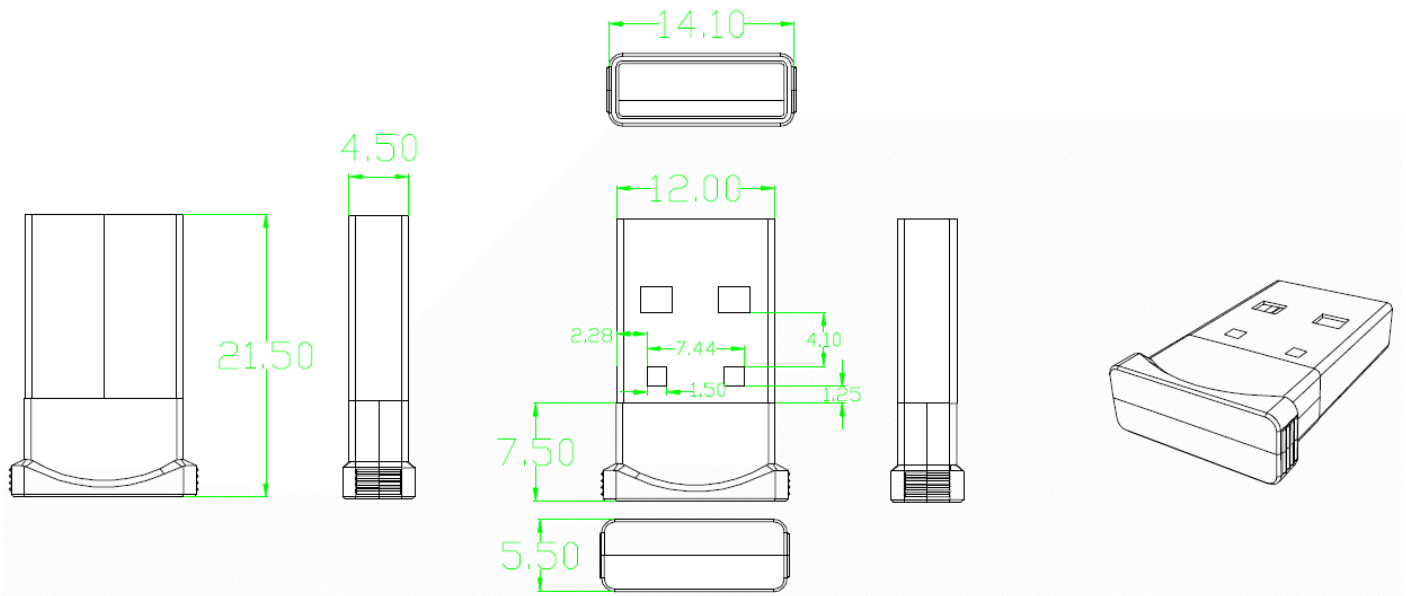

Datasheet

RS PRO MINI BLUETOOTH v4.0 USB DONGLE - 50MTR RANGE

Stock number: 195-4913

EN

The RS PRO mini Bluetooth dongle has a small form factor with a length of 21.5mm and a width of 14.1mm, which fits into a USB port without protruding.

It uses the CSR v4 chipset which supports Bluetooth version 4.0 and has a transfer speed of up to 3.0 Mbps and a distance of up to 50 metres.

Bluetooth is commonly used to connect headphones/headsets to devices such as PC's and mobile devices. It is also used to transfer files from mobile devices to PC's.