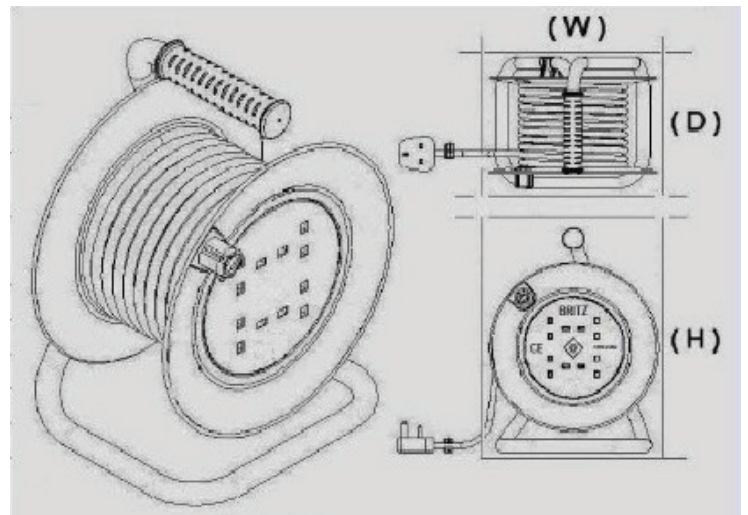

BRITZ[®]

Specification

• Number Of Outlets	: 4 x 13A BS1363
• Plug Type	: BS1363A / A13A
• Thermal Cut Off Protection Reset	: Yes
• Cable Type	: 1.25mm, 3 Core / H05-VVF BS6500
• Cable Length	: 30Metres / 50Metres
• Max Load Wound	: 720w
• Max Load Unwound	: 3120W
• Complies To All Relevant British Standard CE	: Approved

Features

- Impact resistant outer shell with internal reel
- Flush & recessed power inlet sockets
- Durable steel frame
- Easy wind motion
- Thermal cut off protection
- Reel stopper at the back of reel

Reel Stopper

Thermal cut off protection reset button

Dimension:

BRITZ 30Meter 270X345x195mm
(W x H x D) - WEIGHT: 6.10kg

BRITZ 50Meter 270X345x195mm
(W x H x D) - WEIGHT: 4.10kg

Available 30M & 50M