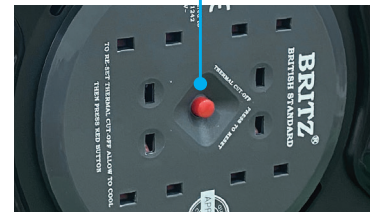

BRITZ[®]

Specification

• Number Of Outlets	: 4 x 13A BS1363
• Plug Type	: BS1363A / A13A
• Thermal Cut Off Protection Reset	: Yes
• Cable Type	: 1.25mm, 3 Core / H05-VVF BS6500
• Cable Length	: 30Metres / 50Metres
• Max Load Wound	: 720w
• Max Load Unwound	: 3120W
• Complies To All Relevant British Standard CE	: Approved

Features

- Impact resistant outer shell with internal reel
- Flush & recessed power inlet sockets
- Durable steel frame
- Easy wind motion
- Thermal cut off protection
- Reel stopper at the back of reel

Reel Stopper

Thermal cut off protection reset button

Dimension:

BRITZ 30Meter 270X345x195mm
(W x H x D) - WEIGHT: 6.10kg

BRITZ 50Meter 270X345x195mm
(W x H x D) - WEIGHT: 4.10kg

Available 30M & 50M