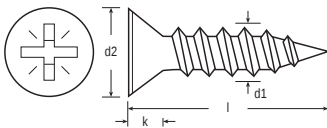

ENGLISH

Datasheet

Recessed Countersunk Stainless Steel A2-304 Woodscrew, to DIN 7997

RS Stock No **1443529**
Size **5.0 x 100mm**

d1	No. 4 3.0mm	No. 6 3.5mm	No. 8 4.0mm	No. 10 5.0mm	No. 12 5.5mm
d2	5.6	6.5	7.5	9.2	10.2
k	1.65	1.13	2.2	2.5	2.75
Recess No.	1	2	2	2	3

Please view our full range listing below

RS Stock No	Size (mm)	RS Stock No	Size (mm)
1443524	3.0 x 16	4833185	5.0 x 30
1443525	3.0 x 20	4833191	5.0 x 40
1443526	3.0 x 25	4833208	5.0 x 50
1443527	3.5 x 16	4833214	5.0 x 65
4833090	3.5 x 20	1443528	5.0 x 75
4833113	3.5 x 25	1443529	5.0 x 100
4833129	3.5 x 30		
4833135	4.0 x 20		
4833141	4.0 x 25		
4833157	4.0 x 30		
4833006	4.0 x 40		
4833163	4.0 x 50		
4833179	5.0 x 25		