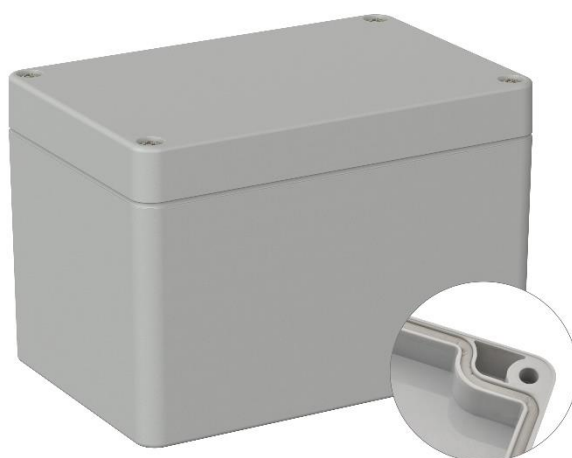

Datasheet

RS PRO Polycarbonate Enclosure, Light Grey, IP65

Stock No: 201-0148

Technical Specifications:

Body Material	Polycarbonate
Length	120 mm
Width	80 mm
Height	85 mm
IP	IP65
Colour	Light Grey

Features & Benefits:

- seal factory-assembled
- IP-Protection (DIN EN 60529)
- supplied with screws

Dimensional line drawings