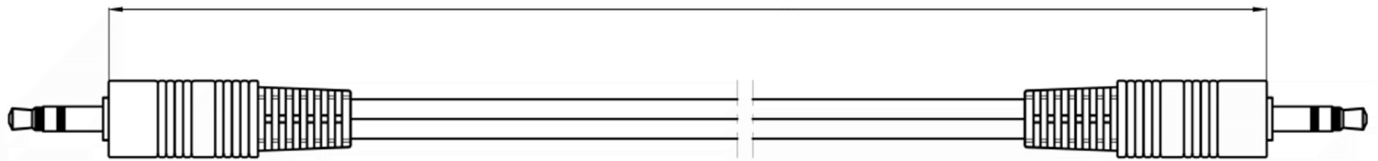

### RS PRO 1.2m 3.5mm Stereo Cable, Blue

Stock number: 192-4392

EN

The RS PRO 1.2 metre, 3.5mm stereo jack cable has a blue PVC jack and moulded blue boots. They have a layer of shielding around each core to help cut down on interference.

The connectors are nickel and have a strain relief to help avoid the cable splitting around the edge of the boot.

The 3.5mm jack plug is used on a variety of audio devices.

RoHS / REACH / CE