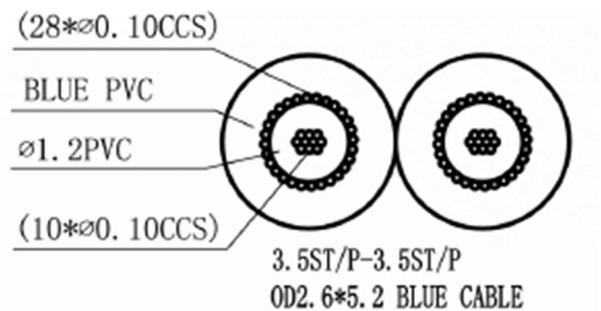

### RS PRO 1.2m 3.5mm Stereo Cable, Blue

Stock number: 192-4392

EN

The RS PRO 1.2 metre, 3.5mm stereo jack cable has a blue PVC jack and moulded blue boots. They have a layer of shielding around each core to help cut down on interference.

The connectors are nickel and have a strain relief to help avoid the cable splitting around the edge of the boot.

The 3.5mm jack plug is used on a variety of audio devices.

RoHS / REACH / CE