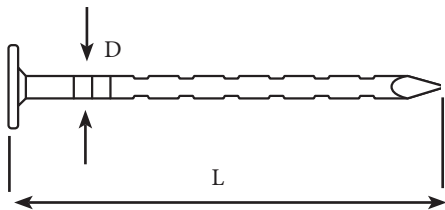

ENGLISH

Datasheet

Galvanised Jagged Edge Plasterboard Nail 500g

Galvanised heavy duty for external use.
Countersunk head. Used to fix timber cladding & plasterboard to timber.

Please view our full range listing below

RS Stock No	Size L x D (mm)	Approx Pack Count
1701663	30 x 2.65	350
1701664	40 x 2.65	285