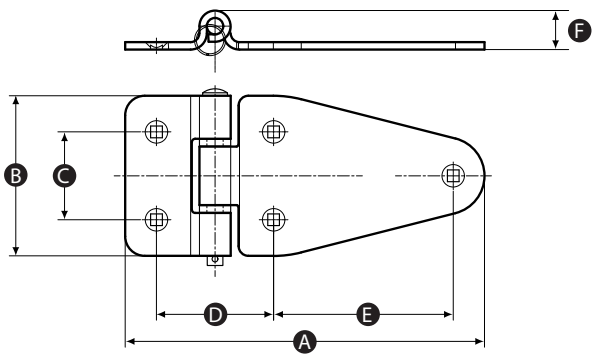

### Material

Stainless steel 304

### Finish

Electrolytic polish

Part No.	A	B	C	D	E	F
3487292	184	82	45	60	92	20