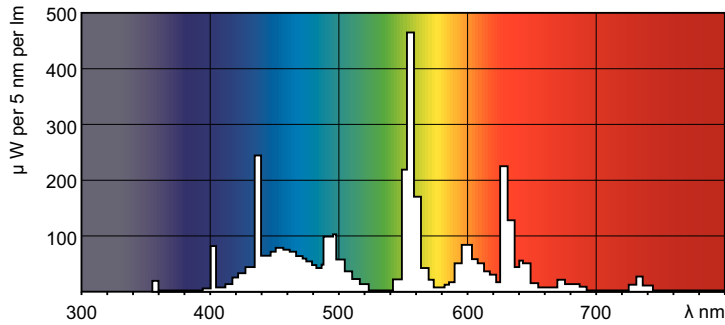

Product data

General Information		Operating and Electrical	
Cap-Base	G5 [G5]	Power Consumption	28.1 W
Features	na [Not Applicable]	Lamp Current (Nom)	0.170 A
Flux measurement reference	Sphere		
Light Technical		Controls and Dimming	
Color Code	865 [CCT of 6500K]	Dimmable	Yes
Luminous Flux	2,500 lm		
Color Designation	Cool Daylight	Mechanical and Housing	
Chromaticity Coordinate X (Nom)	0.313	Bulb Shape	T5 [16 mm (T5)]
Chromaticity Coordinate Y (Nom)	0.337		
Correlated Color Temperature (Nom)	6500 K	Approval and Application	
Luminous Efficacy (rated) (Nom)	90 lm/W	Energy Efficiency Class	G
Color rendering index (CRI)	82	Mercury (Hg) Content (Nom)	1.2 mg
		Energy Consumption kWh/1000 h	29 kWh
		EPREL Registration Number	423538

MASTER TL5 High Efficiency

Product Data	
Order product name	MASTER TL5 HE 28W/865 SLV/40
Full product name	MASTER TL5 HE 28W/865 SLV/40
Full product code	871150071015455
Order code	927926586555
Material Nr. (12NC)	927926586555

Photometric data

Spectral Power Distribution Colour - MASTER TL5 HE 28W/865 SLV/40

Lifetime

Life Expectancy Diagram - MASTER TL5 HE 28W/865 SLV/40

Life Expectancy Diagram - MASTER TL5 HE 28W/865 SLV/40

MASTER TL5 High Efficiency