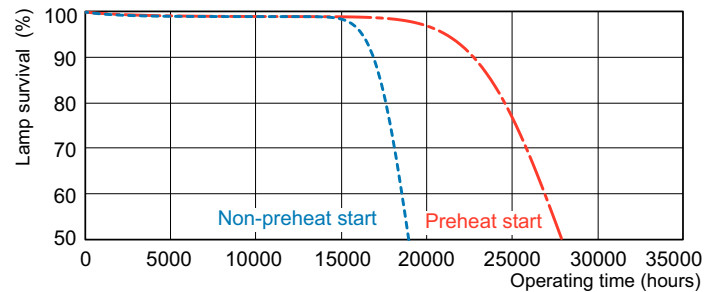

Product data

General Information		Operating and Electrical	
Cap-Base	G5 [G5]	Power Consumption	28.1 W
Features	na [Not Applicable]	Lamp Current (Nom)	0.170 A
Flux measurement reference	Sphere		
Light Technical		Controls and Dimming	
Color Code	865 [CCT of 6500K]	Dimmable	Yes
Luminous Flux	2,500 lm		
Color Designation	Cool Daylight	Mechanical and Housing	
Chromaticity Coordinate X (Nom)	0.313	Bulb Shape	T5 [16 mm (T5)]
Chromaticity Coordinate Y (Nom)	0.337		
Correlated Color Temperature (Nom)	6500 K	Approval and Application	
Luminous Efficacy (rated) (Nom)	90 lm/W	Energy Efficiency Class	G
Color rendering index (CRI)	82	Mercury (Hg) Content (Nom)	1.2 mg
		Energy Consumption kWh/1000 h	29 kWh
		EPREL Registration Number	423538

Photometric data

Spectral Power Distribution Colour - MASTER TL5 HE 28W/865 SLV/40

Lifetime

Life Expectancy Diagram - MASTER TL5 HE 28W/865 SLV/40

Life Expectancy Diagram - MASTER TL5 HE 28W/865 SLV/40

MASTER TL5 High Efficiency