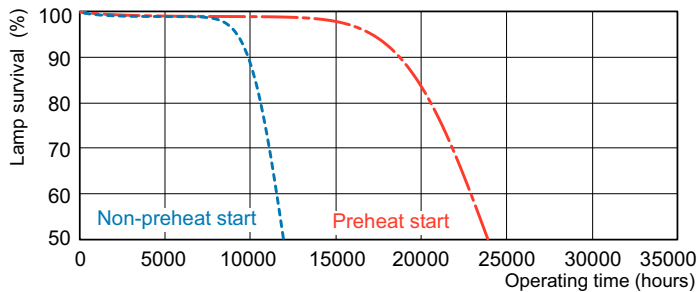

Product data

General Information		Operating and Electrical	
Cap-Base	G5 [G5]	Power Consumption	28.1 W
Features	na [Not Applicable]	Lamp Current (Nom)	0.170 A
Flux measurement reference	Sphere		
Light Technical		Controls and Dimming	
Color Code	865 [CCT of 6500K]	Dimmable	Yes
Luminous Flux	2,500 lm		
Color Designation	Cool Daylight	Mechanical and Housing	
Chromaticity Coordinate X (Nom)	0.313	Bulb Shape	T5 [16 mm (T5)]
Chromaticity Coordinate Y (Nom)	0.337		
Correlated Color Temperature (Nom)	6500 K	Approval and Application	
Luminous Efficacy (rated) (Nom)	90 lm/W	Energy Efficiency Class	G
Color rendering index (CRI)	82	Mercury (Hg) Content (Nom)	1.2 mg
		Energy Consumption kWh/1000 h	29 kWh
		EPREL Registration Number	423538

Photometric data

Spectral Power Distribution Colour - MASTER TL5 HE 28W/865 SLV/40

Lifetime

Life Expectancy Diagram - MASTER TL5 HE 28W/865 SLV/40

Life Expectancy Diagram - MASTER TL5 HE 28W/865 SLV/40

MASTER TL5 High Efficiency