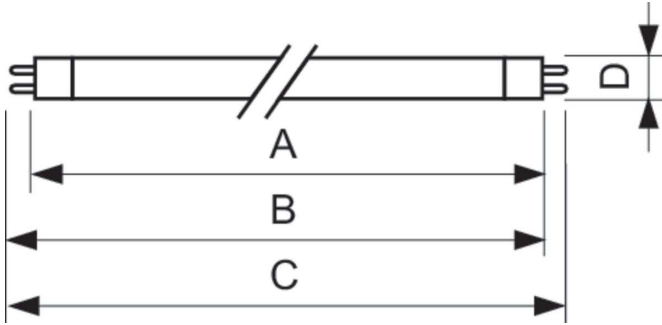

Product data

General Information		Operating and Electrical	
Cap-Base	G5 [G5]	Power Consumption	28.1 W
Features	na [Not Applicable]	Lamp Current (Nom)	0.170 A
Flux measurement reference	Sphere		
Light Technical		Controls and Dimming	
Color Code	865 [CCT of 6500K]	Dimmable	Yes
Luminous Flux	2,500 lm		
Color Designation	Cool Daylight	Mechanical and Housing	
Chromaticity Coordinate X (Nom)	0.313	Bulb Shape	T5 [16 mm (T5)]
Chromaticity Coordinate Y (Nom)	0.337		
Correlated Color Temperature (Nom)	6500 K	Approval and Application	
Luminous Efficacy (rated) (Nom)	90 lm/W	Energy Efficiency Class	G
Color rendering index (CRI)	82	Mercury (Hg) Content (Nom)	1.2 mg
		Energy Consumption kWh/1000 h	29 kWh
		EPREL Registration Number	423538

MASTER TL5 High Efficiency

Product Data	
Order product name	MASTER TL5 HE 28W/865 SLV/40
Full product name	MASTER TL5 HE 28W/865 SLV/40
Full product code	871150071015455
Order code	927926586555
Material Nr. (12NC)	927926586555

Numerator - Quantity Per Pack	1
EAN/UPC - Product/Case	8711500710154
Numerator - Packs per outer box	40
EAN/UPC - Case	8711500867612

Dimensional drawing

Product	D (max)	A (max)	B (max)	B (min)	C (max)
MASTER TL5 HE 28W/865 SLV/40	17 mm	1,149.0 mm	1,156.1 mm	1,153.7 mm	1,163.2 mm