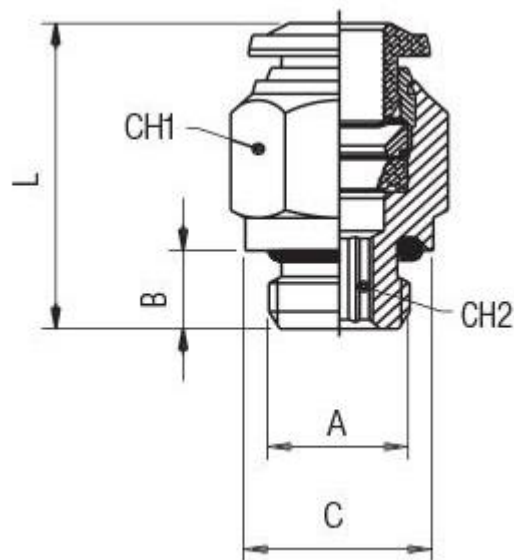

Product Description

The RS PRO straight male adaptor (parallel) works in - 0.99 bar to 20 bar pressure range. It is mainly used in dairy, coffee machine, vending, food & beverage, medical, vacuum applications. It is available in brass with Food Grade coating. In combination with FEP tubes, it is the most demanded solution for the Food & Beverage market. Because of the special coating it can be used also in aggressive environment. RoHS and REACH compliant.

General Specifications

Material	Nickel Plated Brass
Applications	Lubrication System, Cooling System, Pneumatic Machinery Equipment

Mechanical Specifications

Connection Type	Threaded, Tube
Tube Connection Size	12mm
Coupling Gender	Male
Threaded Connection	3/8 in Male
Thread Size	3/8in
Hose Barb Connection	12mm
Mounting Hole Diameter	20mm
Wrench Size1	20
Wrench Size2	8
Length	34mm

Operation Environment Specifications

Minimum Operating Temperature	-15°C
Maximum Operating Temperature	190°C

Similar Products

Parameters	2312744	2312745
Brand	RS PRO	RS PRO
Connection Type	Threaded, Tube	Threaded, Tube
Hose Barb Connection	4mm	6mm
Coupling Gender	Male	Male
Threaded Connection	1/8 in Male	1/8 in Male
Thread Size	1/8in	1/8in
Hose Barb Connection	4mm	6mm
Mounting Hole Diameter	13mm	13mm
Wrench Size1	10	13
Wrench Size2	2	4
Length	21mm	23.5mm