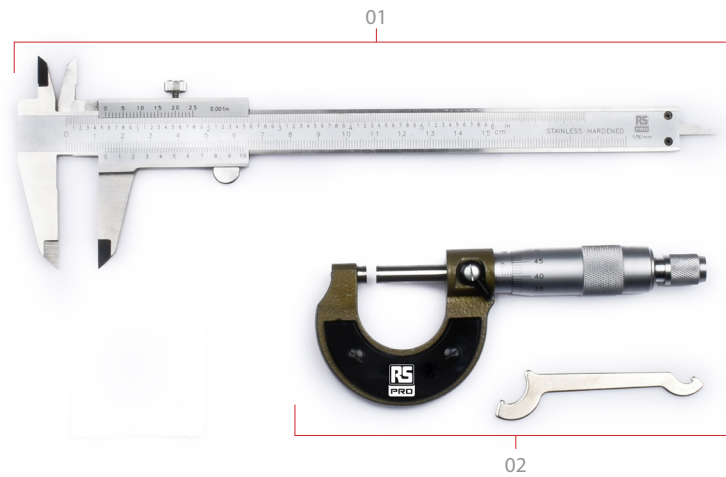

DESCRIPTION

- 1 Vernier Caliper-150 mm
- 2 External Micrometer