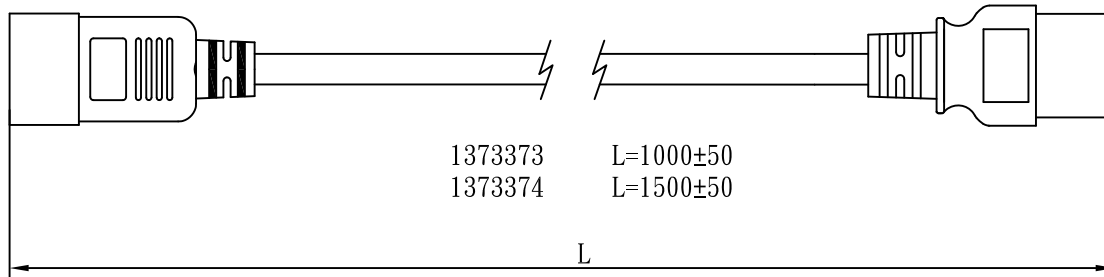

MARKING:

MARKING:

WIRING COLOR:

- E: Yellow/Green
- N: Blue
- L: Brown

LENGED ON CORD: (E06-14)

◁VDE▷ KEMA-KEUR ◁VE▷ △ CE BEC 809
 NF-USE 1346 IEMMEQU H05VV-F 3G 1.5mm² 300/500V -LF-

No	BOM ITEM	Q' TY	P/N
1	97606-1 TERMINAL	2 pcs	BBN97606
2	97607-1 TERMINAL	1 pcs	BBN97607
3	IS-018 INNER BODY(WHITE)	1 pcs	
4	PVC 45P (SA87, IS-018)	30 g	RPP045NE
5	98739PS-0 BLADE	3 pcs	BBP98739
6	IS-16 INNER BODY(WHITE)	1 set	
7	PVC 45P (SA87, IS-16B)	30 g	RPP045NE
8	PE TIE (WHITE) 8 inch)	1 pcs	KBW10008
9	PE BAG(120*290)	1 pcs	KPR11000
10	LABEL(45*25)	1 pcs	

NOTE: 1. CORD 128
 2. CONTENT 137337X

CABLE	H05VV-F 3G 1.5 DENT PRINT CT-NE(WHITE)			
PLUG	IS-018 + IS-16B	LENGTH	L	UNIT mm
CLIENT	NAME	First connectivity	N/W	UNIT kg
	P/N	137337X	SG DWG	SR-172524-14 VER. A