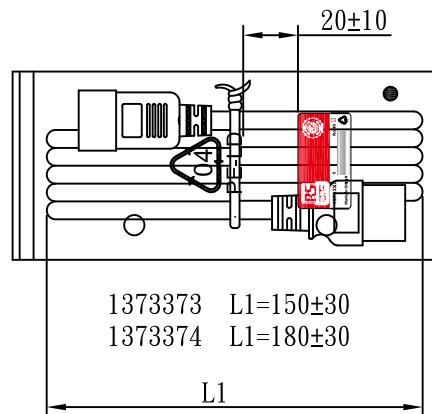

MARKING:

MARKING:

WIRING COLOR:

- E: Yellow/Green
- N: Blue
- L: Brown

LENGED ON CORD: (E06-14)

◁VDE▷ KEMA-KEUR ◁VE▷ △ CE BEC 809
 NF-USE 1346 IEMMEQU H05VV-F 3G 1.5mm² 300/500V -LF-

No	BOM ITEM	Q' TY	P/N
1	97606-1 TERMINAL	2 pcs	BBN97606
2	97607-1 TERMINAL	1 pcs	BBN97607
3	IS-018 INNER BODY(WHITE)	1 pcs	
4	PVC 45P (SA87, IS-018)	30 g	RPP045NE
5	98739PS-0 BLADE	3 pcs	BBP98739
6	IS-16 INNER BODY(WHITE)	1 set	
7	PVC 45P (SA87, IS-16B)	30 g	RPP045NE
8	PE TIE (WHITE) 8 inch)	1 pcs	KBW10008
9	PE BAG(120*290)	1 pcs	KPR11000
10	LABEL(45*25)	1 pcs	

NOTE: 1. CORD 128
 2. CONTENT 137337X

CABLE	H05VV-F 3G 1.5 DENT PRINT CT-NE(WHITE)			
PLUG	IS-018 + IS-16B	LENGTH	L	UNIT mm
CLIENT	NAME	First connectivity	N/W	UNIT kg
	P/N	137337X	SG DWG	SR-172524-14 VER. A