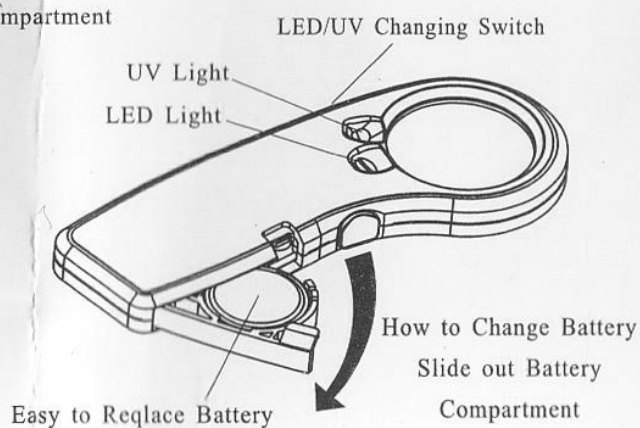

Require 2CR2016 Battery
(Batteries are Included)