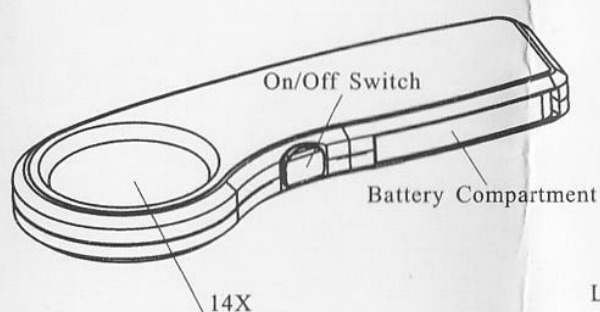

ENGLISH

Datasheet

RS Pro Handheld Illuminated Magnifier x10 Mag

RS Stock No: 123-0925

Operating Guide

Keep away from direct sunlight.
Direct sunlight through the
magnifier lens may cause fire.