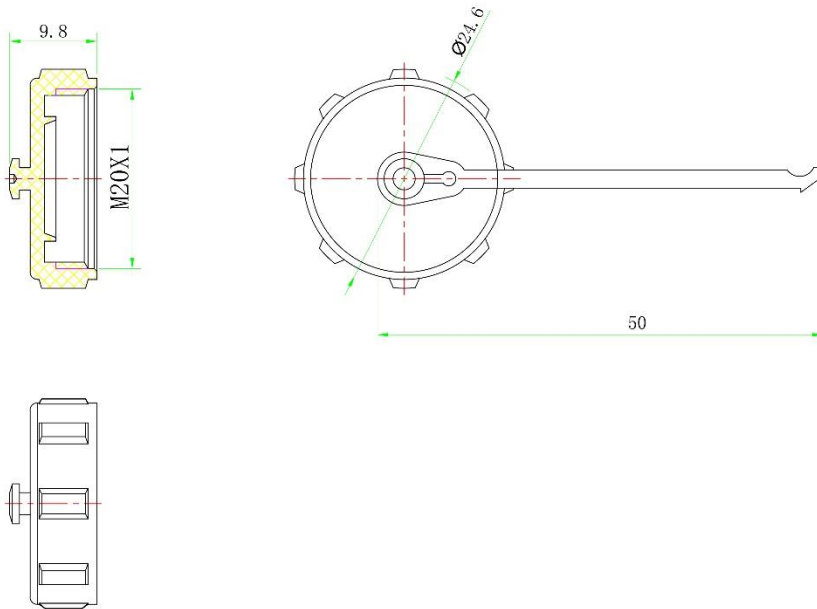

Datasheet

CAP for RS PRO SP1711 & SP1712 Connectors

Product Details

The RS Pro SP13 series is a range of small but robust waterproof connectors, which are sealed to IP68. Threaded coupling ensures a secure connection, even in extremely harsh environments.

Versions are available for in-line cable to cable and for cable to panel connections. Plugs and receptacles are available with either male pins or female sockets. These products are especially suited for use in indoor or outdoor applications where space is at a premium.

Features and Benefits

- Cap for RS Pro SP1711 & SP1712 ranges
- Threaded Coupling
- IP68

Dimensional line drawings

Quality Standards