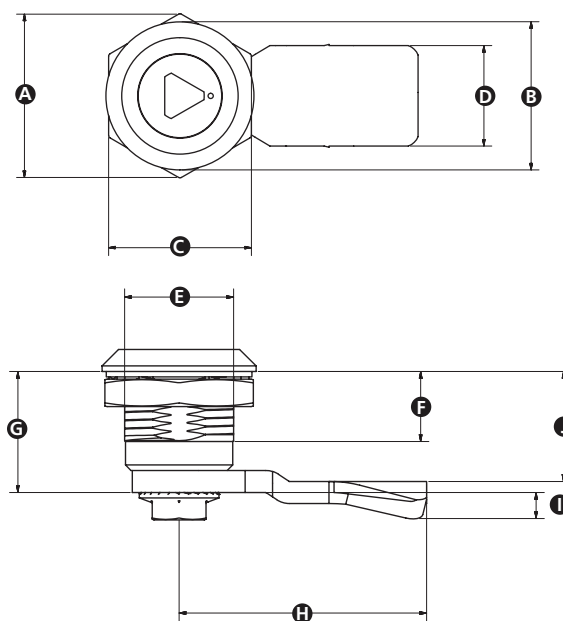

Datasheet

RS PRO Stainless steel tri-lock camlock, 20mm grip

Stock number: 1929651

EN

- Stainless steel 90° cam action lock
- Tri-lock key available separately
- IP54: Dust protected / Protected against splashing water

Part no.	A	B	C	D	E	F	G	H	I	J	Key type
1929651	31	28	27	19	20	13	22	45	5	20	Tri-lock key