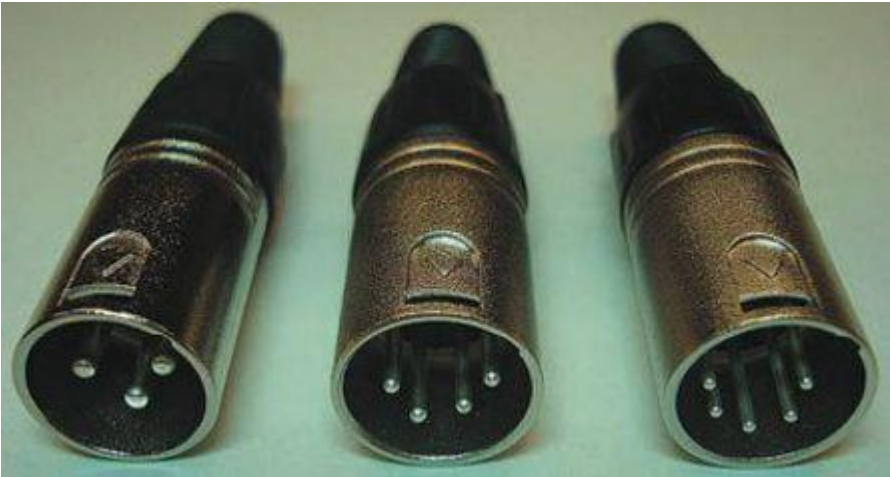

Datasheet

Black 5 Way Female Straight Cable Mount XLR Connector

RS Stock 457-970

Dimensions: (mm)