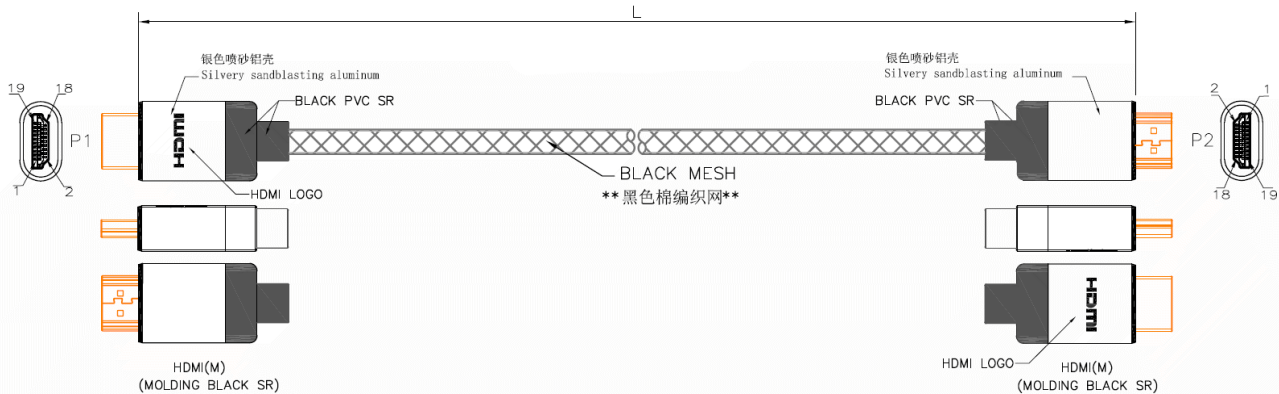

Datasheet

RS PRO 0.5mtr HDMI M-M 8K High Speed with Ethernet Cable – Black with Silver Connectors

Stock number: 195-4886

EN

The RSPRO 0.5 metre male to male 8K HDMI cable which has a black PVC jacket with mesh and an outer diameter of 7.3mm. The connectors have a gold flash covering to prevent corrosion.

The connector hoods are also made of Aluminium and sandblasted silver and has a strain relief to prevent the jacket splitting around the boot.

HDMI is possibly the most common display connection on the market which can be found on devices ranging from PC's, Bluray players, games consoles and more.

HDMI(M)	1	3	2	4	6	5	7	9	8	10	12	11	14	19	17	13	15	16	18	64
HDMI(M)	1	3	2	4	6	5	7	9	8	10	12	11	14	19	17	13	15	16	18	64
	PAIR		G	PAIR		G	PAIR		G	PAIR		G	PAIR		G	4C				SHELL

- CABLE: 28AWG(1/0.32BC),UL20276,AL+B+D-FOIL,[(#28*1P+D+FAM)*5PCS+#28*4C], BLACK COLOR,OD=7.3±0.2mm,PVC JACKET.
- LENGTH: L.
- CONNECTORS:HDMI(M)*2PCS(BLACK INSULATOR)(SHELL GOLD PLATED).
- MOLD: MOLDING TYPE.
- CONTACTS:
- Test machine test condition.
 - 100% OPEN,SHORT&INTERMITANCE TEST.
 - CONDUCTOR RESISTANCE: 2ohms MAX:
 - INSULATION RESISTANCE: 10MΩ Min/,10ms:
- ALL MUST BE MEET ON ROHS COMPLIANT.