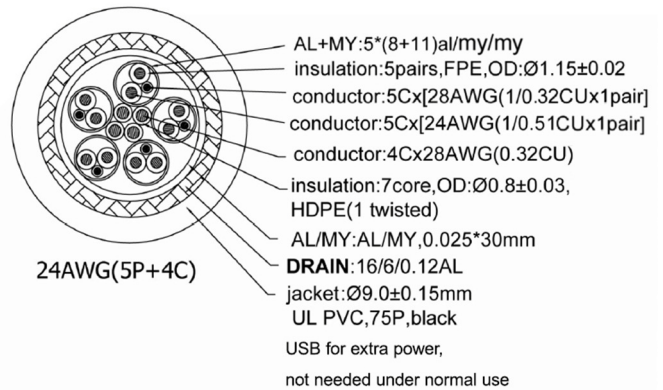

Datasheet

RS PRO 40mtr Active HDMI M-M High Speed with Ethernet Cable

Stock number: 182-8813

EN

The RSPRO 40 metre male to male active HDMI cable which has a white PVC jack and an outer diameter of 8mm. The connectors have a gold flash covering to prevent corrosion.

The connector hoods are also made of white PVC with a strain relief to prevent the jacket splitting around the boot.

The USB connector is for extra power and not needed under normal use.

With this cable being an active cable and not bidirectional, it is important to take care in the way in which the cable is connected. The Input connector connects to the device and the output (USB end) connects to the display.

HDMI is possibly the most common display connection on the market which can be found on devices ranging from PC's, Bluray players, games consoles and more.

HDMI V1.4	Signal Assignment	HDMI V1.4
1 Red		Red 1
2 Earth		Earth 2
3 White		White 3
4 Blue		Blue 4
5 Earth		Earth 5
6 White		White 6
7 Green		Green 7
8 Earth		Earth 8
9 White		White 9
10 Brown		Brown 10
11 Earth		Earth 11
12 White		White 12
14 Black		Black 14
17 White		White 17
19 Yellow		Yellow 19
13	Green CEC Green	13
15	Orange SCL Orange	15
16	Purple SDA Purple	16
18	Red +5 Volts Power Red	18
20		20