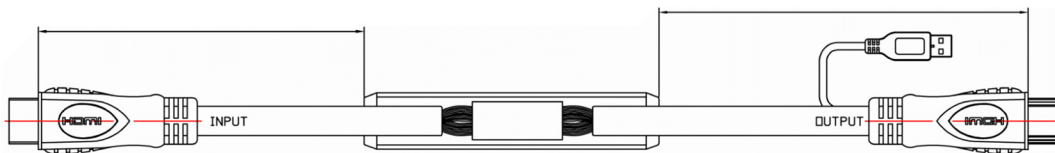

Datasheet

RS PRO 40mtr Active HDMI M-M High Speed with Ethernet Cable

Stock number: 182-8813

EN

The RSPRO 40 metre male to male active HDMI cable which has a white PVC jack and an outer diameter of 8mm. The connectors have a gold flash covering to prevent corrosion.

The connector hoods are also made of white PVC with a strain relief to prevent the jacket splitting around the boot.

The USB connector is for extra power and not needed under normal use.

With this cable being an active cable and not bidirectional, it is important to take care in the way in which the cable is connected. The Input connector connects to the device and the output (USB end) connects to the display.

HDMI is possibly the most common display connection on the market which can be found on devices ranging from PC's, Bluray players, games consoles and more.

HDMI V1.4	Signal Assignment	HDMI V1.4
1 Red		Red 1
2 Earth		Earth 2
3 White		White 3
4 Blue		Blue 4
5 Earth		Earth 5
6 White		White 6
7 Green		Green 7
8 Earth		Earth 8
9 White		White 9
10 Brown		Brown 10
11 Earth		Earth 11
12 White		White 12
14 Black		Black 14
17 White		White 17
19 Yellow		Yellow 19
13	Green CEC Green	13
15	Orange SCL Orange	15
16	Purple SDA Purple	16
18	Red +5 Volts Power Red	18
20		20