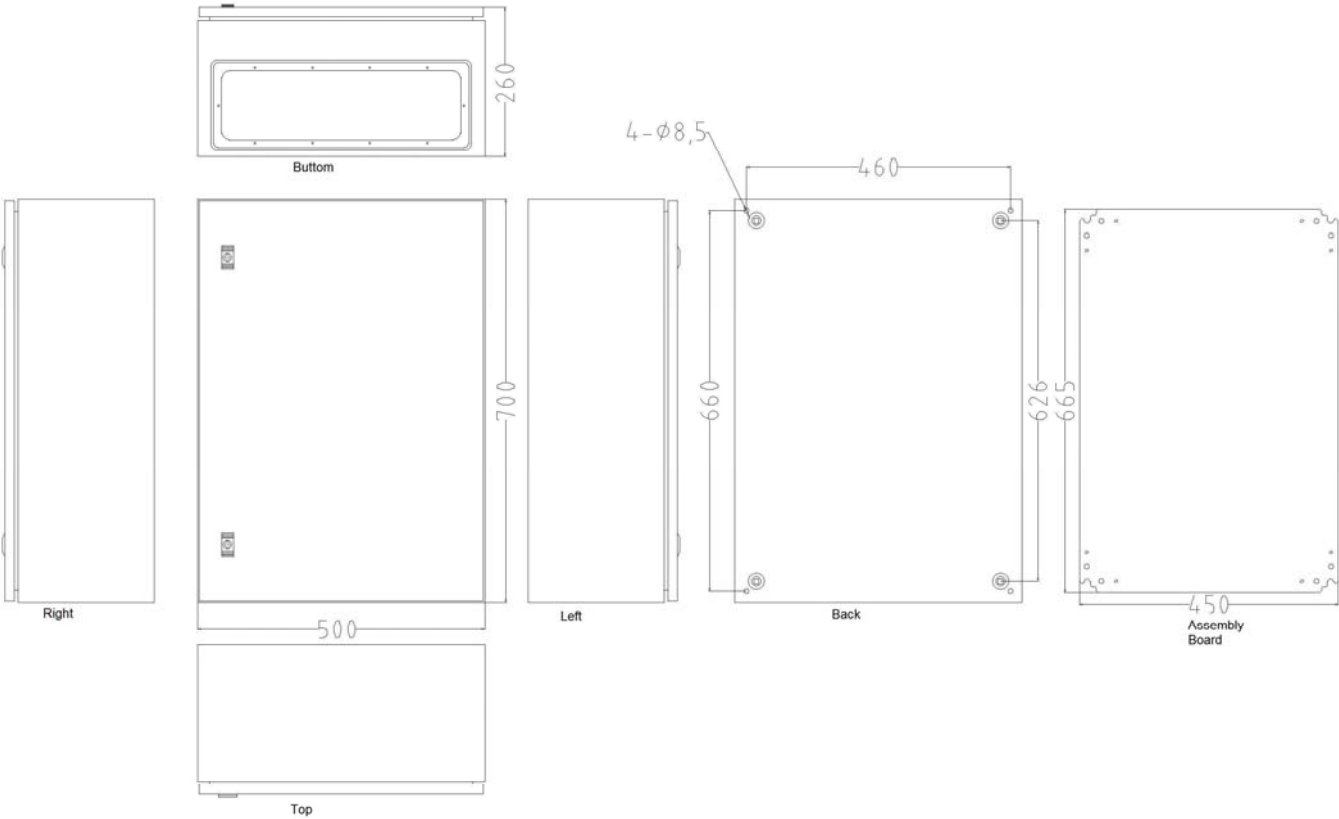

Mild Steel IP66 Wall Box, 700x500x260mm

unit: +/-0.8mm