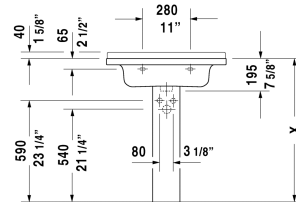

Starck 3 Furniture washbasin # 0304700000 / 0304700030

| < 27 1/2" Inch > |

| Furniture washbasin | Dimension | Weight | Order number |
|--|------------------------|---------|--------------|
| hardware included, wall-mounted, with faucet deck, cUPC® listed*, 27 1/2" Inch | | | |
| Colors | | | |
| 00 White | | | |
| Variant | | | |
| ● with overflow | 27 1/2" x 19 1/4" Inch | 46.6 lb | 0304700000 |
| ●●● with overflow | 27 1/2" x 19 1/4" Inch | 46.6 lb | 0304700030 |
| Infobox | | | |
| * Complies with following standards: ASME A112.19.2/CSA B45.1, Washbasin is not ADA compliant in combination with pedestal, siphon cover or metal console | | | |
| Sanitary ceramics with the special WonderGliss surface finish will remain clean and attractive-looking for a long time to come. When ordering WonderGliss please add a "1" as eleventh digit to the model number. | | | |
| Space-saving siphon | 1 1/4" Inch | 0.9 lb | 005076 |
| Suitable products | | | |
| Pedestal for # 030065, 030060, 030055, 030410, 030480, 030470, 033213, 030760, 030750, 28" x 8 1/4" Inch | 28" x 8 1/4" Inch | | 086516 |
| Siphon cover for # 030065, 030060, 030055, 030410, 030480, 030470, 033213, 030760, 030750, 6 3/4" x 11 1/4" Inch | 6 3/4" x 11 1/4" Inch | | 086515 |
| Vanity unit wall-mounted 1 pull-out compartment, for Starck 3 # 030470, 25 5/8" x 17 7/8" Inch | 25 5/8" x 17 7/8" Inch | | KT6663 |

All drawings contain the necessary measurements which are subject to standard tolerances. They are stated in inch & mm and are non-binding. Exact measurements, in particular for customized installation scenarios, can only be taken from the finished ceramic piece.