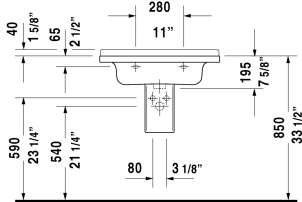

Starck 3 Furniture washbasin # 0304700000 / 0304700030

| < 27 1/2" Inch > |

| Furniture washbasin | Dimension | Weight | Order number |
|--|------------------------|---------|--------------|
| hardware included, wall-mounted, with faucet deck, cUPC® listed*, 27 1/2" Inch | | | |
| Colors | | | |
| 00 White | | | |
| Variant | | | |
| ● with overflow | 27 1/2" x 19 1/4" Inch | 46.6 lb | 0304700000 |
| ●●● with overflow | 27 1/2" x 19 1/4" Inch | 46.6 lb | 0304700030 |
| Infobox | | | |
| * Complies with following standards: ASME A112.19.2/CSA B45.1, Washbasin is not ADA compliant in combination with pedestal, siphon cover or metal console | | | |
| Sanitary ceramics with the special WonderGliss surface finish will remain clean and attractive-looking for a long time to come. When ordering WonderGliss please add a "1" as eleventh digit to the model number. | | | |
| Space-saving siphon | 1 1/4" Inch | 0.9 lb | 005076 |
| Suitable products | | | |
| Pedestal for # 030065, 030060, 030055, 030410, 030480, 030470, 033213, 030760, 030750, 28" x 8 1/4" Inch | 28" x 8 1/4" Inch | | 086516 |
| Siphon cover for # 030065, 030060, 030055, 030410, 030480, 030470, 033213, 030760, 030750, 6 3/4" x 11 1/4" Inch | 6 3/4" x 11 1/4" Inch | | 086515 |
| Vanity unit wall-mounted 1 pull-out compartment, for Starck 3 # 030470, 25 5/8" x 17 7/8" Inch | 25 5/8" x 17 7/8" Inch | | KT6663 |

All drawings contain the necessary measurements which are subject to standard tolerances. They are stated in inch & mm and are non-binding. Exact measurements, in particular for customized installation scenarios, can only be taken from the finished ceramic piece.