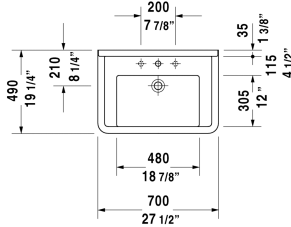

Starck 3 Furniture washbasin # 0304700000 / 0304700030

| < 27 1/2" Inch > |

| Furniture washbasin | Dimension | Weight | Order number |
|--|------------------------|---------|--------------|
| hardware included, wall-mounted, with faucet deck, cUPC® listed*, 27 1/2" Inch | | | |
| Colors | | | |
| 00 White | | | |
| Variant | | | |
| ● with overflow | 27 1/2" x 19 1/4" Inch | 46.6 lb | 0304700000 |
| ●●● with overflow | 27 1/2" x 19 1/4" Inch | 46.6 lb | 0304700030 |
| Infobox | | | |
| * Complies with following standards: ASME A112.19.2/CSA B45.1, Washbasin is not ADA compliant in combination with pedestal, siphon cover or metal console | | | |
| Sanitary ceramics with the special WonderGliss surface finish will remain clean and attractive-looking for a long time to come. When ordering WonderGliss please add a "1" as eleventh digit to the model number. | | | |
| Space-saving siphon | 1 1/4" Inch | 0.9 lb | 005076 |
| Suitable products | | | |
| Pedestal for # 030065, 030060, 030055, 030410, 030480, 030470, 033213, 030760, 030750, 28" x 8 1/4" Inch | 28" x 8 1/4" Inch | | 086516 |
| Siphon cover for # 030065, 030060, 030055, 030410, 030480, 030470, 033213, 030760, 030750, 6 3/4" x 11 1/4" Inch | 6 3/4" x 11 1/4" Inch | | 086515 |
| Vanity unit wall-mounted 1 pull-out compartment, for Starck 3 # 030470, 25 5/8" x 17 7/8" Inch | 25 5/8" x 17 7/8" Inch | | KT6663 |

All drawings contain the necessary measurements which are subject to standard tolerances. They are stated in inch & mm and are non-binding. Exact measurements, in particular for customized installation scenarios, can only be taken from the finished ceramic piece.