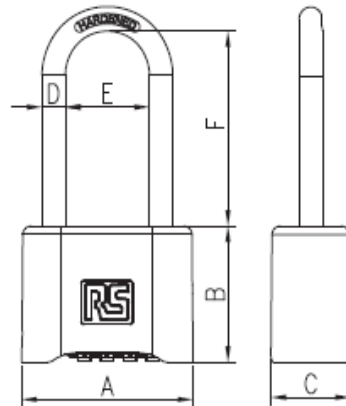

ENGLISH

Datasheet

Red Plastic Coated Brass Key Padlock, 6mm Shackle

RS Stock number [7816026](#)

Item	Lock Body Dimension(mm)		
	A	B	C
7816026	53	40	25

Shackle Dimension(mm)		
D	E	F
7	26	57

Features

- 4-digit combination code, 10,000 sets of combination available
- Set your own combination freely for personalized convenience and increased security
- Hardened steel shackle for added protection from cutting and sawing
- Qualified brass lock body with excellent resistance for corrosion

Specification

- Body Width 53mm
- Lock Type Combination
- Material Brass, Steel
- Quantity Per Package 1Each
- Shackle Diameter 7mm
- Shackle Length 57mm
- Shackle Type Open
- Weather Proof Yes

ENGLISH

How to set your own combination:

1. Set the lock to its factory presetting 0-0-0-0 by lining up all the digits next to the marks in the middle of the dial.
2. Turn the shackle a full half-turn (180°) so that the lock is fully open then press the shackle down into the body of the lock.
3. Set your own combination.
4. Lift the shackle up out of the body again. Turn the shackle back to the fully-open position.