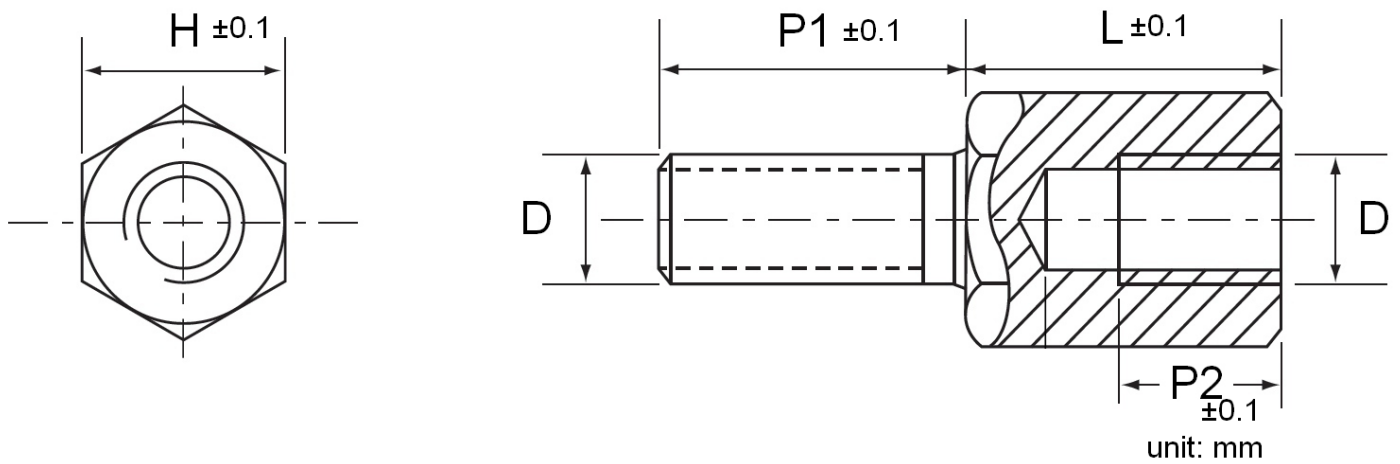

Datasheet

RS PRO

Hex Male/Female Threaded Standoff, M3 x M3

EN

No	RS. Article No.	Material	Finish	H	D	P1	P2	L
1	606670	Brass	Nickel Plated	5	M3	8	2.5	5
2	606686						5	10
3	606692						8	15
4	606709						10	25