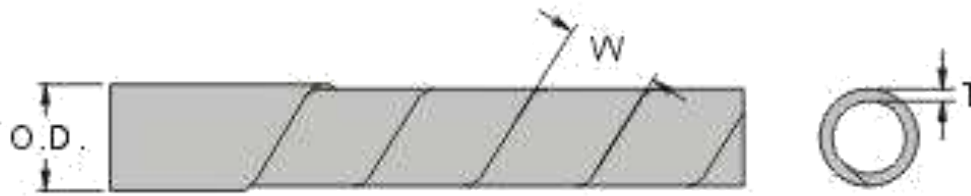

Datasheet

RS PRO

SPIRAL WRAPPING BAND GREY

Stock No. 2044429, 2044430

EN

SPECIFICATION

- Material: PE
- Color: Grey

Description:

1. Flexible construction enable bands to follow wire ways easily.
 2. Durable, reusable with retained spiral strength.
 3. Fix ends of band with KSS cable ties and spiral wire bundles in clockwise direction to complete works.
 4. Expand spiral range almost without limit.
- An economical way of cable binding. Easily applied to electric harness, cables and wire bundles. Cut-to-fit versatility in convenient roll-form.
 - A reverse design is available.

O.D. As Production
 (Befor cut in length)
 Standard Design

UNIT: mm

RS ITEM NO.	Color	O.D.	T	W	Wrapping Range	Packing
2044430	Grey	6	0.6	7.4	4~25	5M
2044429		12	0.85	15	9~32	