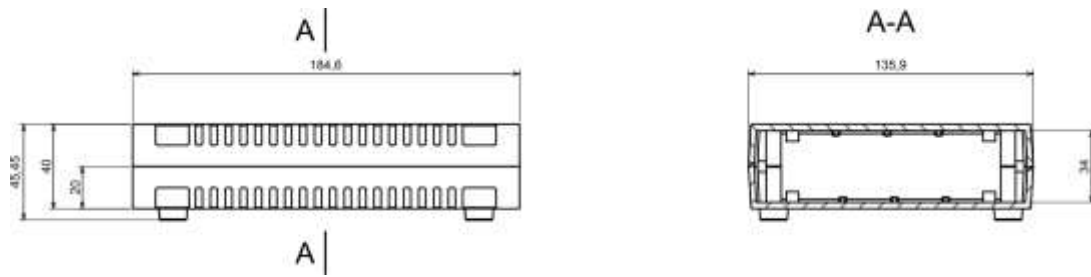

### RS PRO Enclosures With side panels

Stock number: 2006717

EN

### Product Details

Enclosure with side panels is made of light gray ABS. The enclosure has front and rear panel it provides IP53 and IK06 protection rating it is ideal for applications that doesn't require hermetic seal.

### Features and Benefits

- Made of ABS
- Available in light gray color
- Protection against liquids and solid objects: IP53 rating
- Shock protection level: IK06 rating
- Side panels for easy customization
- Supplied with four screws and plastic feet for assembly

[rspro.com](http://rspro.com)

Category	Enclosures With side panels
Type	Full
Material	ABS
Variant	Without gasket
Height	40.0 mm
Width	136.0 mm
Length	185.5 mm
Color	Light gray
Protection level	IP53
Shock protection level	IK06
Standards Met	RoHS Compliant
Accessories	Feet: 4.0 pcs Screw 3/35: 4.0 pcs
Certificate number	CE/031/18